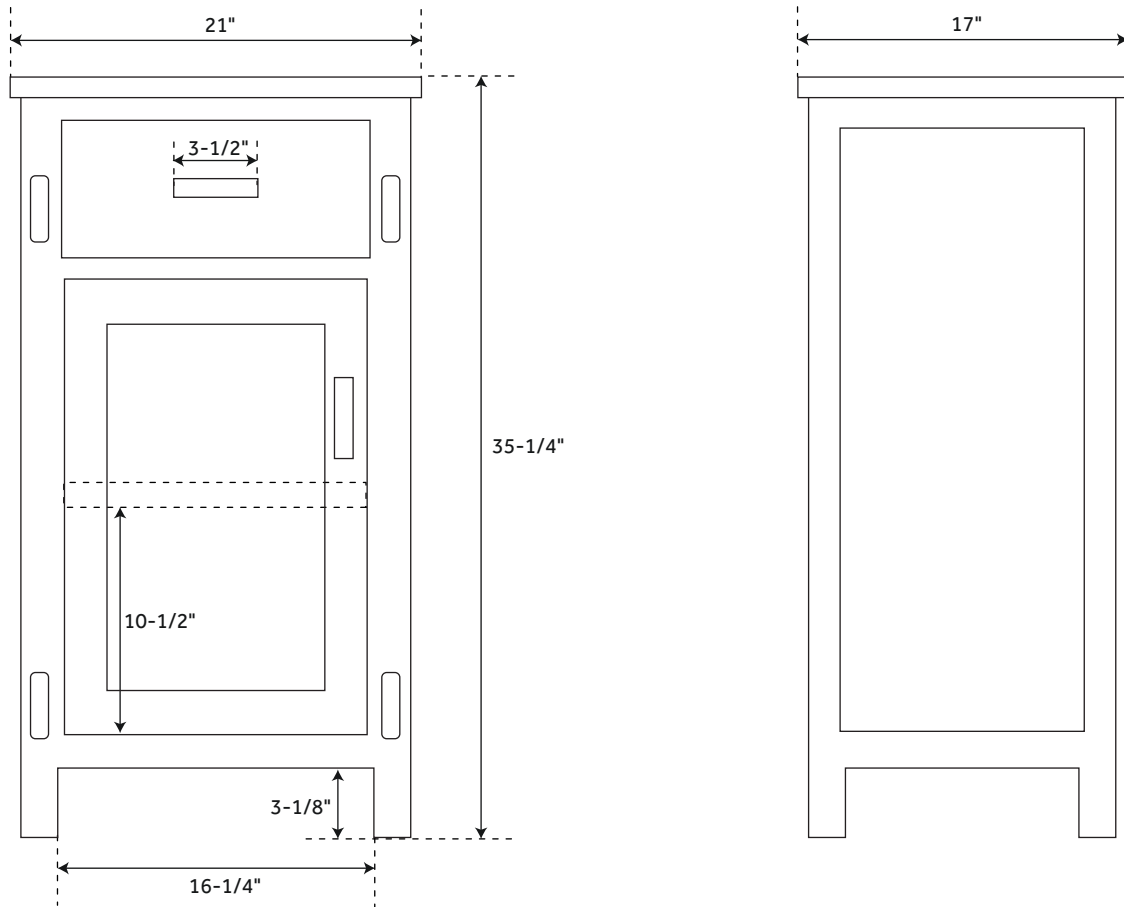

MORRIS

BATHROOM LINEN STORAGE CABINET

SKU: 446019

FEATURES

Width: 21"
Depth: 17"
Height: 35-1/4"

PRODUCT IMAGE

All dimensions and specifications are nominal and may vary. Use actual products for accuracy in critical situations.