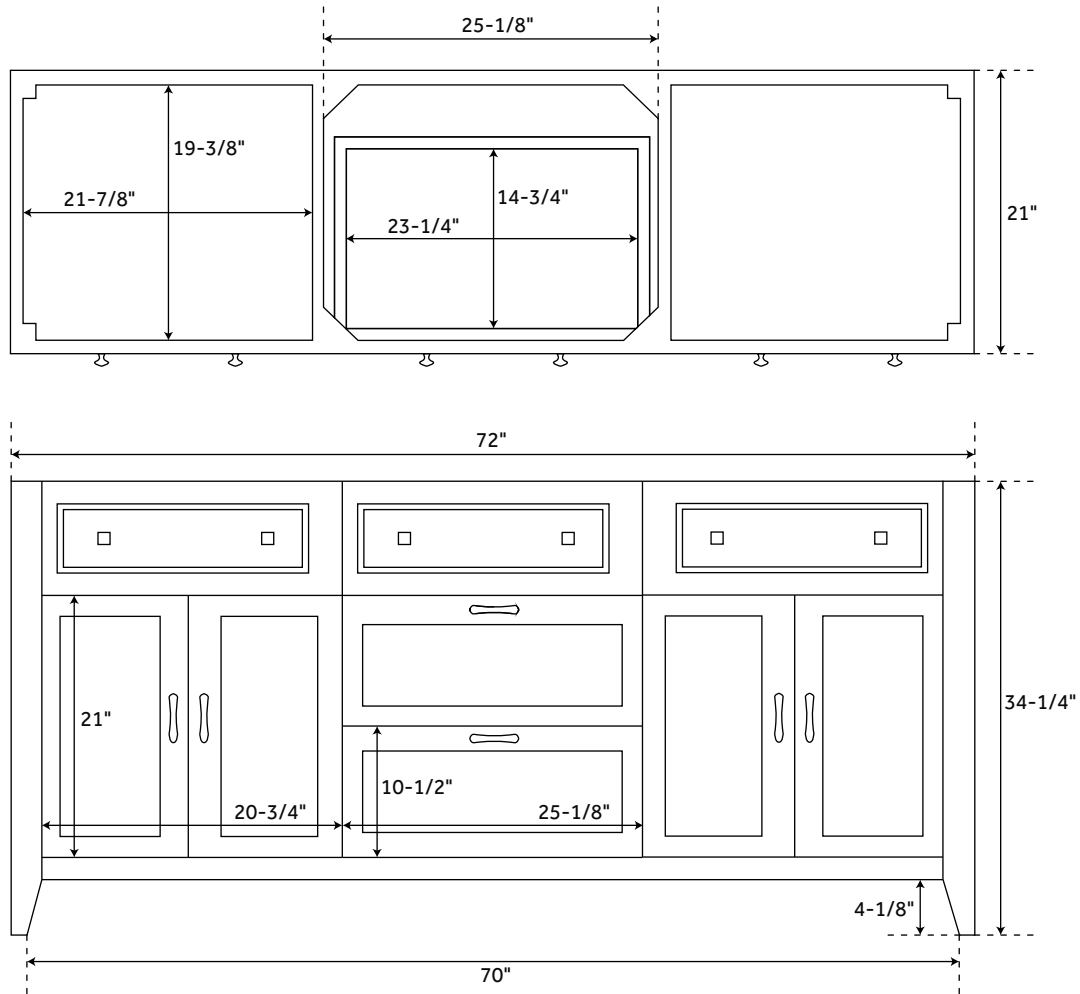

72" THORTON

MAHOGANY DOUBLE VANITY

SKU: 442588

FEATURES

Material: Mahogany
Installation Type: Freestanding
Number of Basins: 2
Number of Doors: 4
Number of Drawers: 3
Features: Matching Mirror
Width: 72"
Depth: 21"
Height: 34-1/4"
Assembly Required: No
Built-In Adjusters: Yes
Dovetail Drawers: Yes
Faucet Included: No
Vanity Top Included: Optional
Vanity Top Depth: 22"
Vanity Top Width: 49"
Vanity Top Thickness: 3cm
Mirror Included: Optional