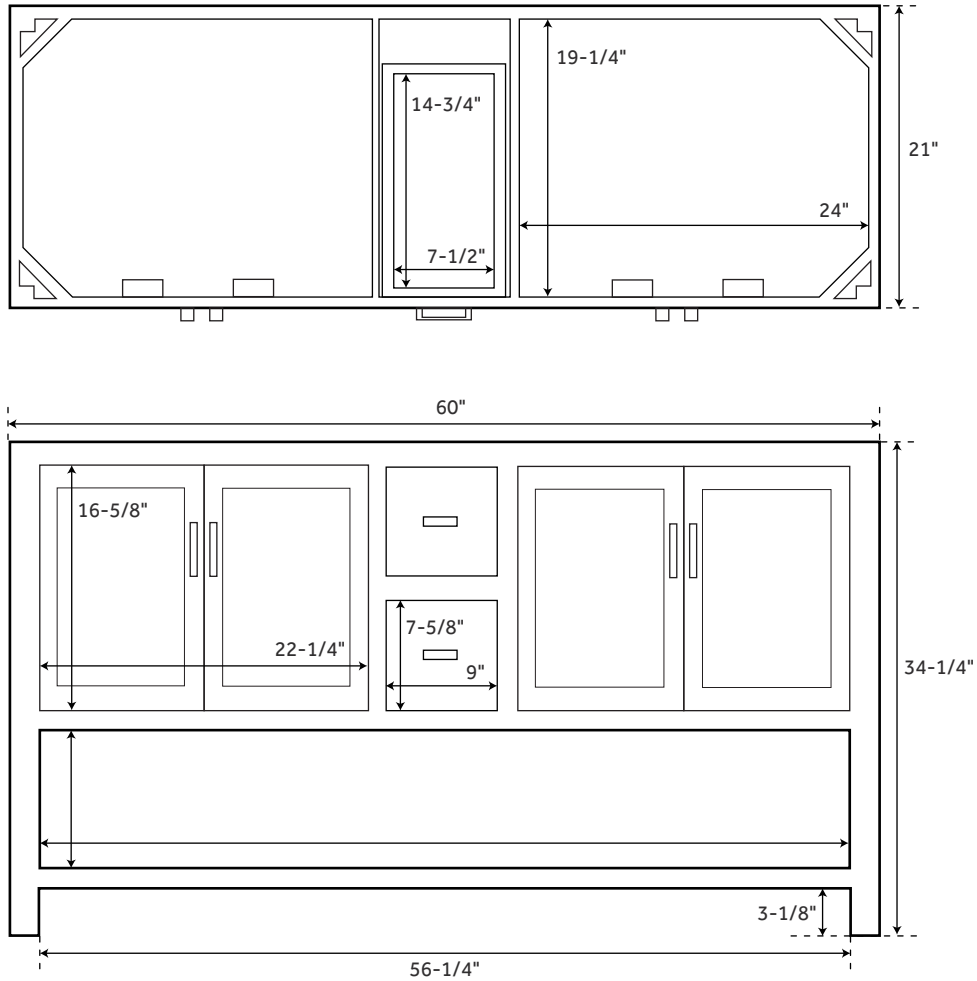

60" MORRIS

VANITY

SKU: 438513

FEATURES

- Number of Doors: 4
- Number of Drawers: 2
- Features: Soft-Close Hinges
- Width: 60"
- Depth: 21"
- Height: 34-1/4"
- Assembly Required: No
- Built-In Adjusters: Yes
- Dovetail Drawers: Yes
- Hardware Finish: Antique Brass