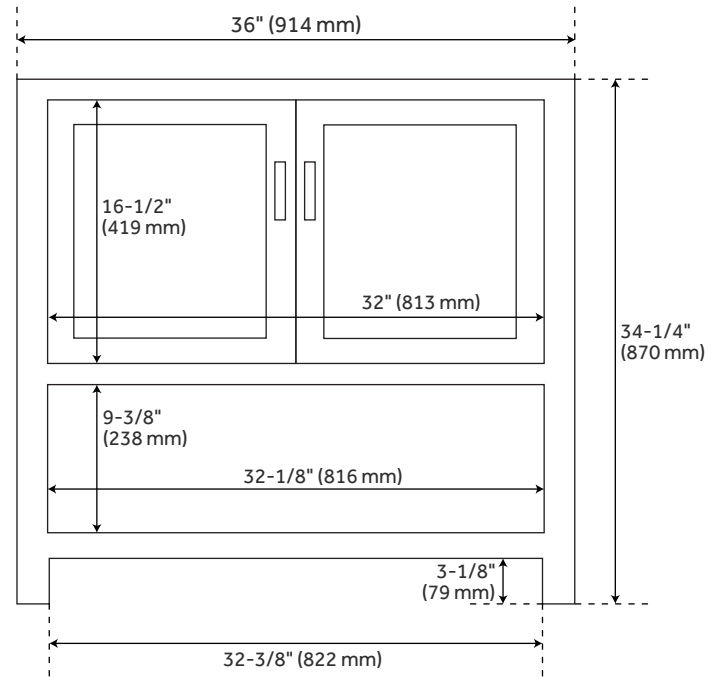

36" MORRIS

CONSOLE VANITY

SKU: 438511

FEATURES

Product Finish: Rustic Brown
Material: Wood
Installation Type: Freestanding
Number of Basins: 1
Number of Doors: 2
Number of Drawers: 1
Features: Matching Mirror,
Soft-Close Hinges
Assembly Required: No
Built-In Adjusters: Yes
Dovetail Drawers: Yes
Hardware Finish: Rustic Metal

CONTENTS

36" VANITY PAGE 2

REVISED 04/20/2021

36" MORRIS

CONSOLE VANITY

SKU: 438511

FEATURES

Width: 36"
Depth: 21"
Height: 34-1/4"

PRODUCT IMAGE

All dimensions and specifications are nominal and may vary. Use actual products for accuracy in critical situations.

PAGE 2