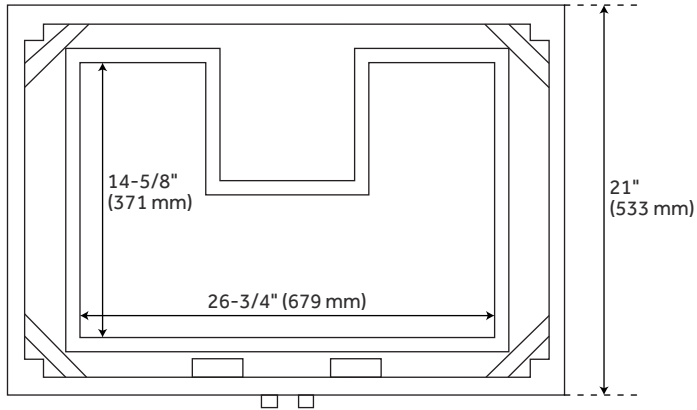

36" MORRIS

CONSOLE VANITY

SKU: 438511

FEATURES

Product Finish: Rustic Brown
Material: Wood
Installation Type: Freestanding
Number of Basins: 1
Number of Doors: 2
Number of Drawers: 1
Features: Matching Mirror,
Soft-Close Hinges
Assembly Required: No
Built-In Adjusters: Yes
Dovetail Drawers: Yes
Hardware Finish: Rustic Metal

CONTENTS

36" VANITY PAGE 2

REVISED 04/20/2021

36" MORRIS

CONSOLE VANITY

SKU: 438511

FEATURES

Width: 36"
Depth: 21"
Height: 34-1/4"

PRODUCT IMAGE

All dimensions and specifications are nominal and may vary. Use actual products for accuracy in critical situations.

PAGE 2