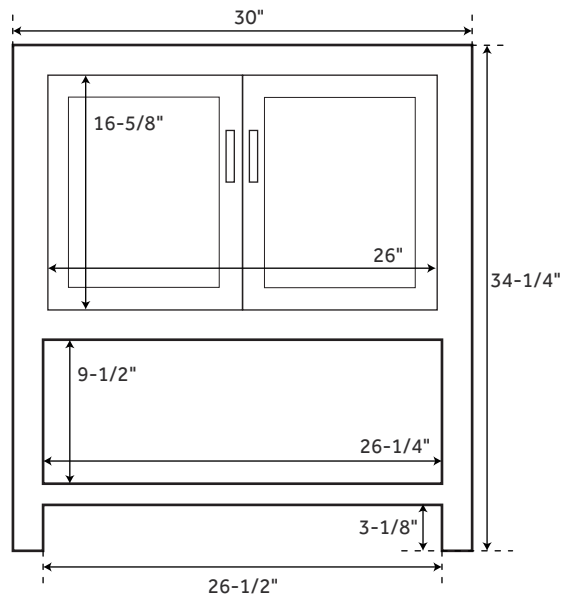

# 30" MORRIS

VANITY

SKU: 438510

## FEATURES

- Number of Doors: 2
- Features: Matching Mirror, Soft-Close Hinges
- Width: 30"
- Depth: 21"
- Height: 34-1/4"
- Assembly Required: No
- Built-In Adjusters: Yes
- Dovetail Drawers: Yes
- Hardware Finish: Antique Brass