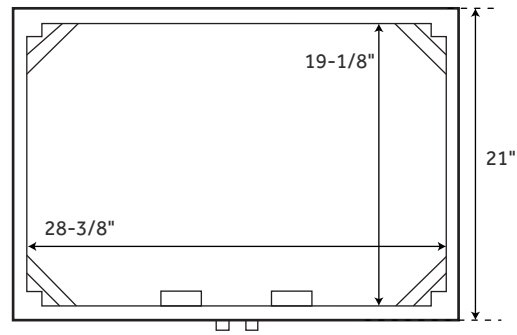

# 30" MORRIS

VANITY

SKU: 438510

## FEATURES

- Number of Doors: 2
- Features: Matching Mirror, Soft-Close Hinges
- Width: 30"
- Depth: 21"
- Height: 34-1/4"
- Assembly Required: No
- Built-In Adjusters: Yes
- Dovetail Drawers: Yes
- Hardware Finish: Antique Brass