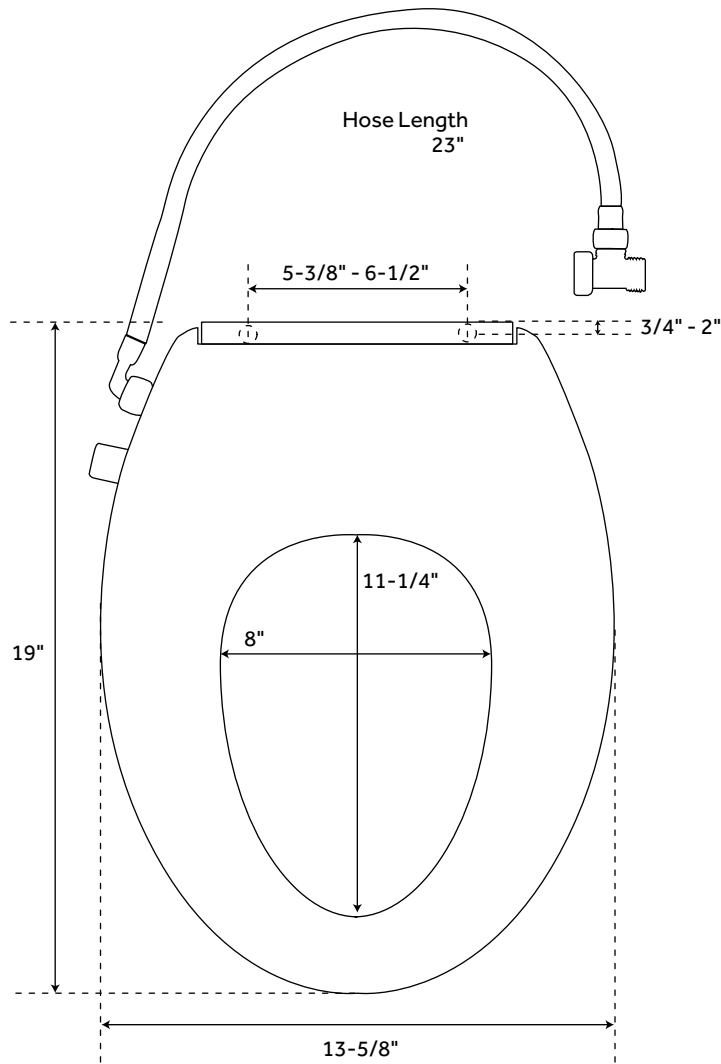

## ELONGATED BIDET TOILET SEAT

SKU: 436886

### FEATURES

Product Finish: White  
Material: Plastic  
Bowl Shape: Elongated  
Length: 14-1/4"  
Width: 19-1/4"  
Height: 2-5/8"