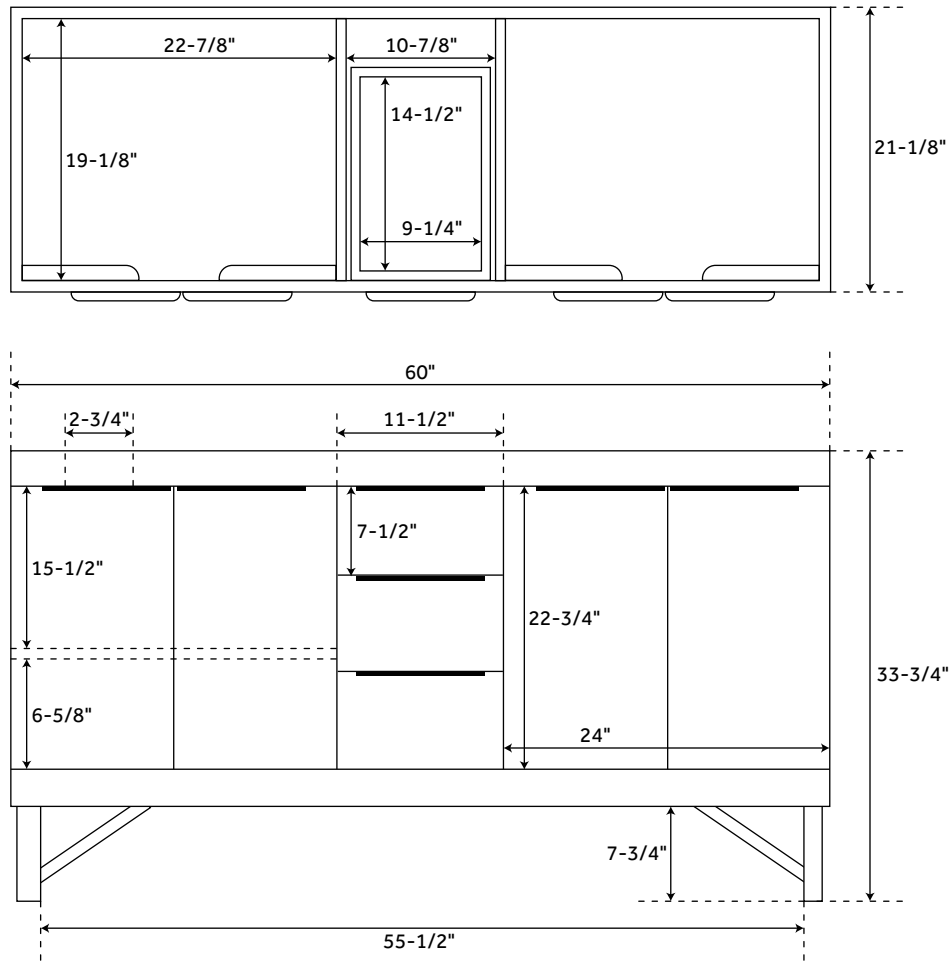

60" PFEIFFER

DOUBLE VANITY

SKU: 429901

FEATURES

Material: Teak
Installation Type: Freestanding
Number of Basins: 2
Number of Doors: 4
Number of Drawers: 3
Features: Matching Mirror,
Soft-Close Hinges
Width: 60"
Depth: 21-1/8"
Height: 33-3/4"
Assembly Required: No
Built-In Adjusters: Yes
Hardware Finish: Black
Faucet Included: No
Vanity Top Included: Optional
Vanity Top Depth: 22"
Vanity Top Width: 61"
Mirror Included: Optional