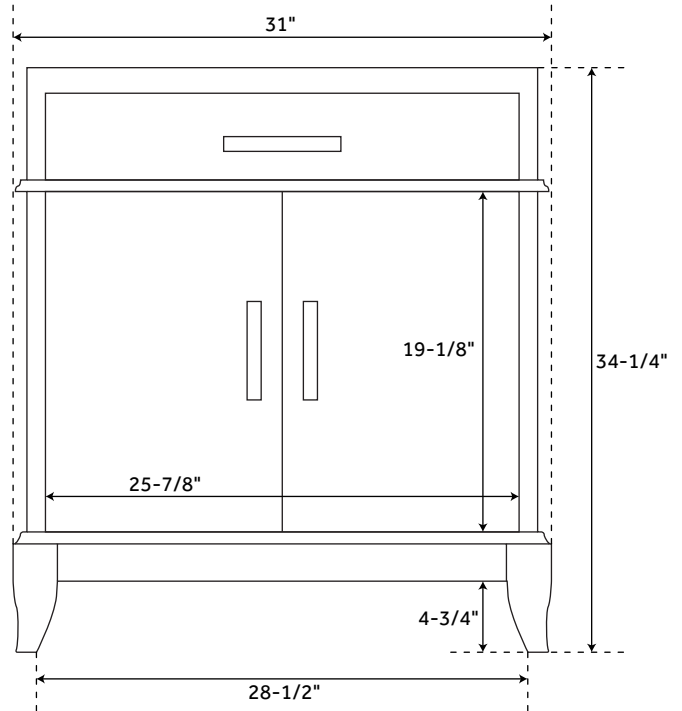

30" LIVIA

VANITY

SKU: 428457, 428458

FEATURES

Material: Wood
Installation Type: Freestanding
Number of Basins: 1
Number of Doors: 2
Features: Matching Mirror
Width: 31"
Depth: 20-7/8"
Height: 34-1/4"
Assembly Required: No
Built-In Adjusters: Yes
Hardware Finish: Brushed Nickel
Faucet Included: No
Vanity Top Included: Optional
Vanity Top Depth: 22"
Vanity Top Width: 31"
Mirror Included: Optional