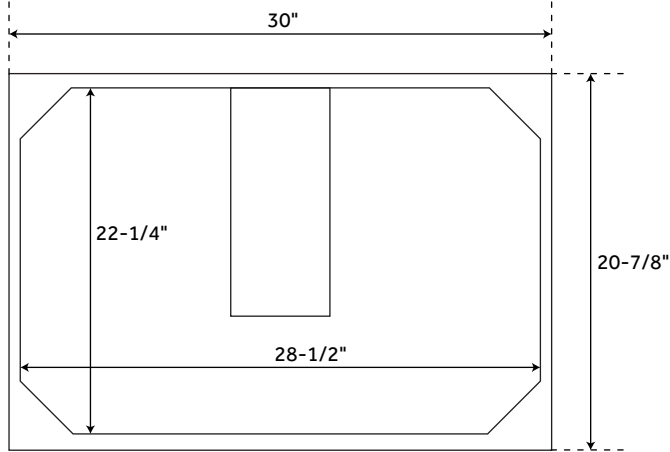

30" LIVIA

VANITY

SKU: 428457, 428458

FEATURES

Material: Wood
Installation Type: Freestanding
Number of Basins: 1
Number of Doors: 2
Features: Matching Mirror
Width: 31"
Depth: 20-7/8"
Height: 34-1/4"
Assembly Required: No
Built-In Adjusters: Yes
Hardware Finish: Brushed Nickel
Faucet Included: No
Vanity Top Included: Optional
Vanity Top Depth: 22"
Vanity Top Width: 31"
Mirror Included: Optional