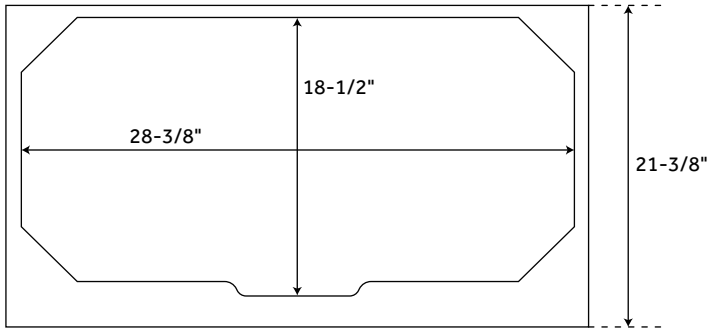

30" ARNER

VANITY

SKU: 426673

FEATURES

Material: Wood
Number of Basins: 1
Number of Doors: 2
Features: Soft-Close Hinges
Width: 30"
Depth: 21-3/8"
Height: 34-1/2"
Assembly Required: Yes
Built-In Adjusters: Yes
Dovetail Drawers: Yes
Faucet Included: No
Vanity Top Included: Optional
Vanity Top Depth: 22"
Vanity Top Width: 31"
Mirror Included: Optional