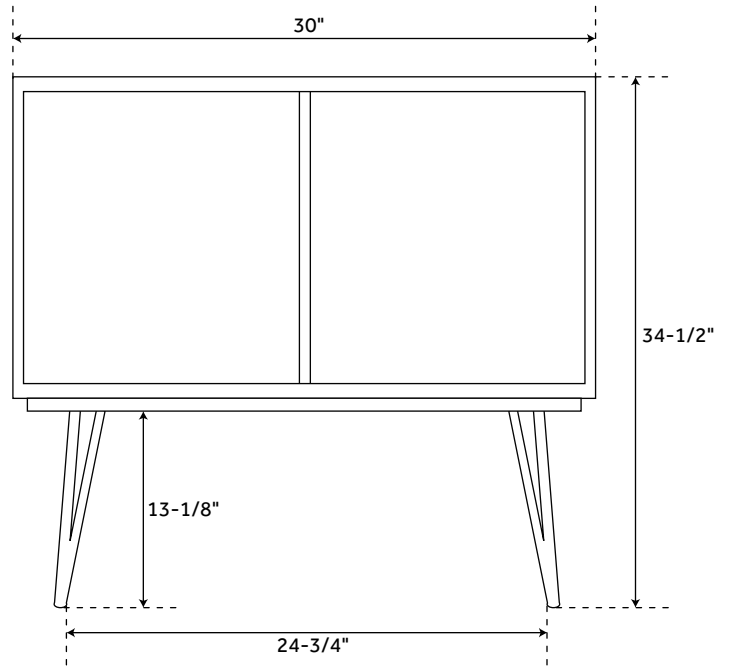

30" ARNER

VANITY

SKU: 426673

FEATURES

Material: Wood
Number of Basins: 1
Number of Doors: 2
Features: Soft-Close Hinges
Width: 30"
Depth: 21-3/8"
Height: 34-1/2"
Assembly Required: Yes
Built-In Adjusters: Yes
Dovetail Drawers: Yes
Faucet Included: No
Vanity Top Included: Optional
Vanity Top Depth: 22"
Vanity Top Width: 31"
Mirror Included: Optional