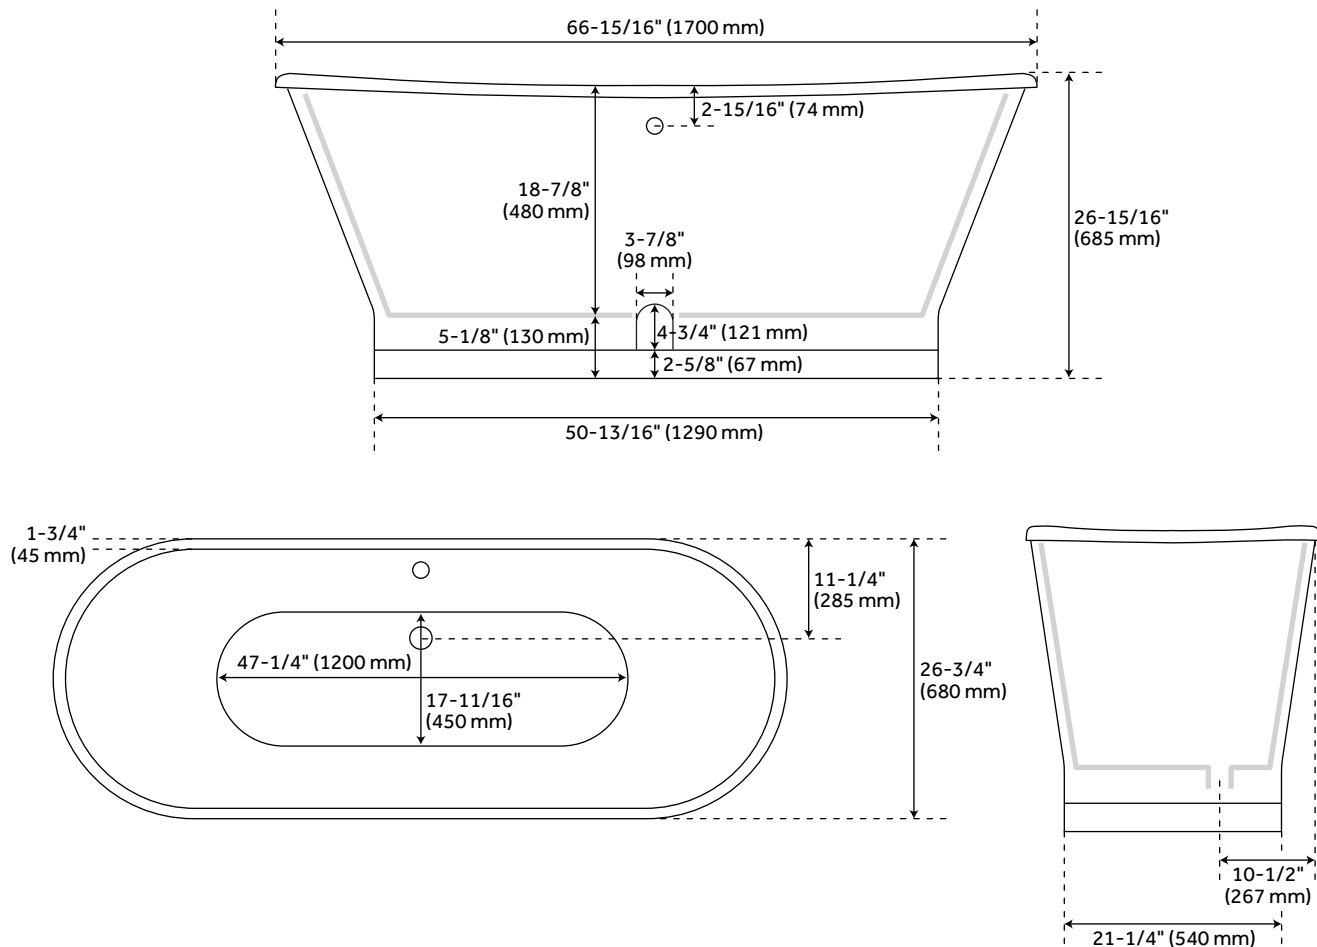

## FEATURES

Design: Traditional  
Product Finish: Black  
Overflow Hole: Yes  
Shape: Oval  
Material: Cast Iron  
Exterior Treatment: Hand-Smoothed Painted  
Interior Treatment: White Porcelain Enamel  
Tap Deck: No  
Drain Included: No  
Drain Placement: Offset  
Faucet Included: No  
Faucet Drillings: No Drillings

## CONTENTS

67" TUB ..... PAGE 2

REVISED 01/13/2021

# 67" KATERYN

### FEATURES

Length: 66-15/16"  
Width: 26-3/4"  
Height: 26-15/16"  
Tub Interior Length: 47-1/4"  
Tub Interior Width: 17-11/16"  
Water Depth to Rim: 18-7/8"  
Water Depth To Overflow: 16-1/16"  
Water Capacity (Gallons): 42  
Tub Weight Uncrated (lbs): 488  
Tub Weight Crated (lbs): 612