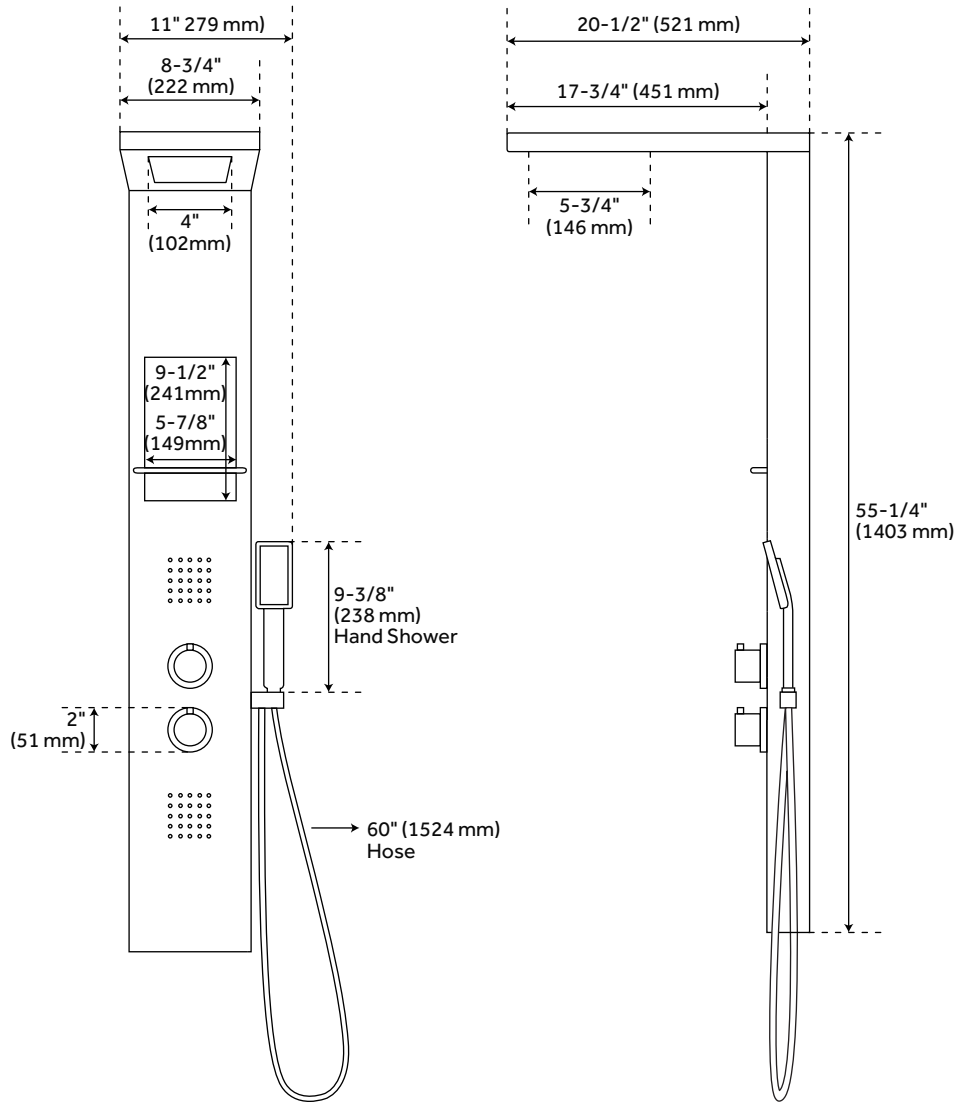

GLISAN

THERMOSTATIC SHOWER PANEL WITH HAND SHOWER AND BODY SPRAYS - BLACK OR WHITE

SKU: 425999, 426000

FEATURES

- Product Finish: Black or White
- Material: Aluminum
- Length: 11"
- Width: 20-1/2"
- Height: 55-1/4"
- Assembly Required: Yes
- Mounting Hardware Included: Yes
- Number of Body Sprays: 2
- Number of Shower Heads: 1
- Shower Head Length: 4"
- Shower Head Width: 5-3/4"
- Shower Arm Included: Yes
- Shower Arm Extension: 17-3/4"
- Hand Shower Length: 9-3/8"
- Hand Shower Hose Length: 60"
- Hand Shower Material: ABS
- Maximum Flow Rate: 2.00 gpm
(gallons per minute)