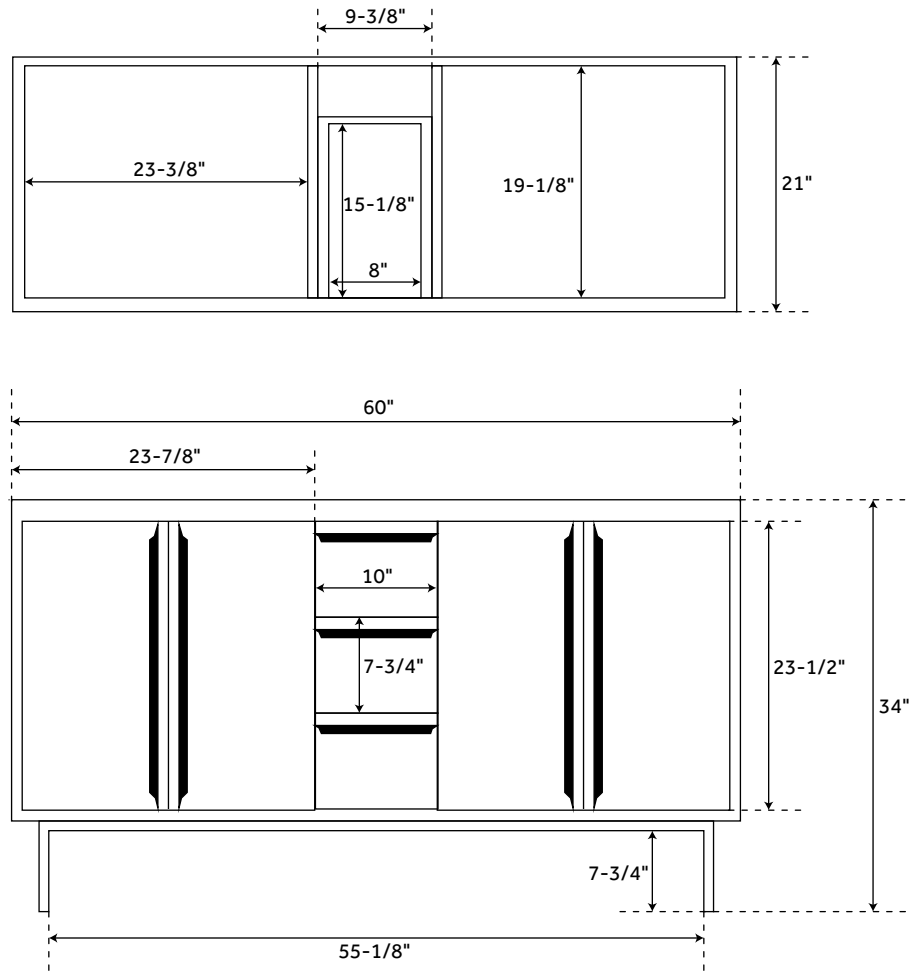

# 60" CAEL

## TEAK DOUBLE VANITY CABINET

SKU: 422689, 422691

### FEATURES

Material: Teak  
Installation Type: Freestanding  
Number of Basins: 2  
Number of Doors: 4  
Number of Drawers: 3  
Features: Matching Mirror,  
Soft-Close Hinges  
Width: 60"  
Depth: 21"  
Height: 34"  
Assembly Required: No  
Built-In Adjusters: Yes  
Hardware Finish: Black  
Faucet Included: No  
Vanity Top Included: Optional  
Vanity Top Depth: 22"  
Vanity Top Width: 61"  
Mirror Included: Optional