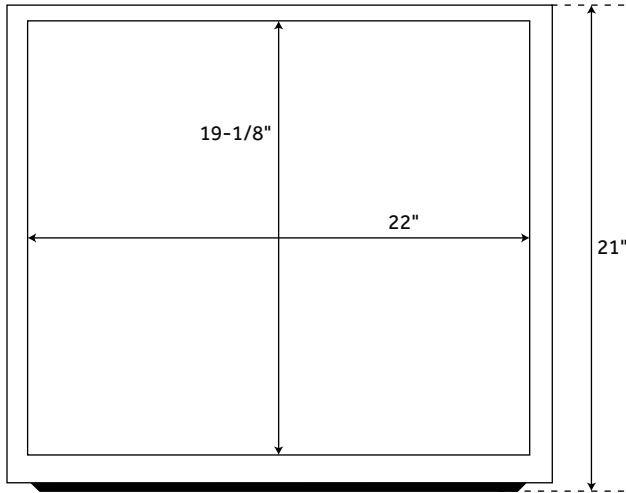

24" CAEL

TEAK VANITY CABINET

SKU: 422685

FEATURES

Material: Teak
Installation Type: Freestanding
Number of Basins: 1
Number of Doors: 1
Features: Matching Mirror,
Soft-Close Hinges
Width: 23-7/8"
Depth: 21"
Height: 34"
Assembly Required: No
Built-In Adjusters: Yes
Hardware Finish: Black
Faucet Included: No
Vanity Top Included: Optional
Vanity Top Depth: 22"
Vanity Top Width: 25"
Mirror Included: Optional