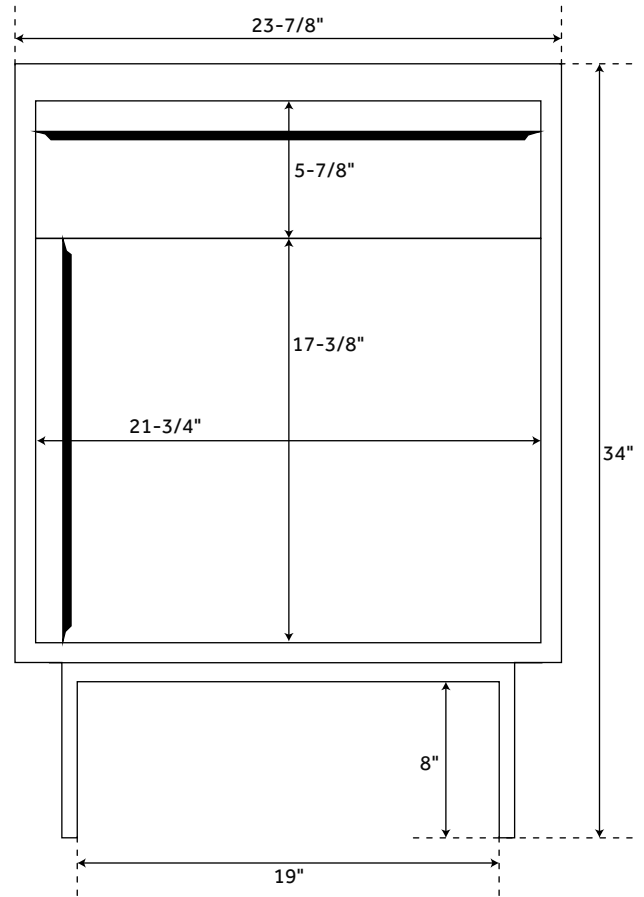

24" CAEL

TEAK VANITY CABINET

SKU: 422685

FEATURES

Material: Teak
Installation Type: Freestanding
Number of Basins: 1
Number of Doors: 1
Features: Matching Mirror,
Soft-Close Hinges
Width: 23-7/8"
Depth: 21"
Height: 34"
Assembly Required: No
Built-In Adjusters: Yes
Hardware Finish: Black
Faucet Included: No
Vanity Top Included: Optional
Vanity Top Depth: 22"
Vanity Top Width: 25"
Mirror Included: Optional