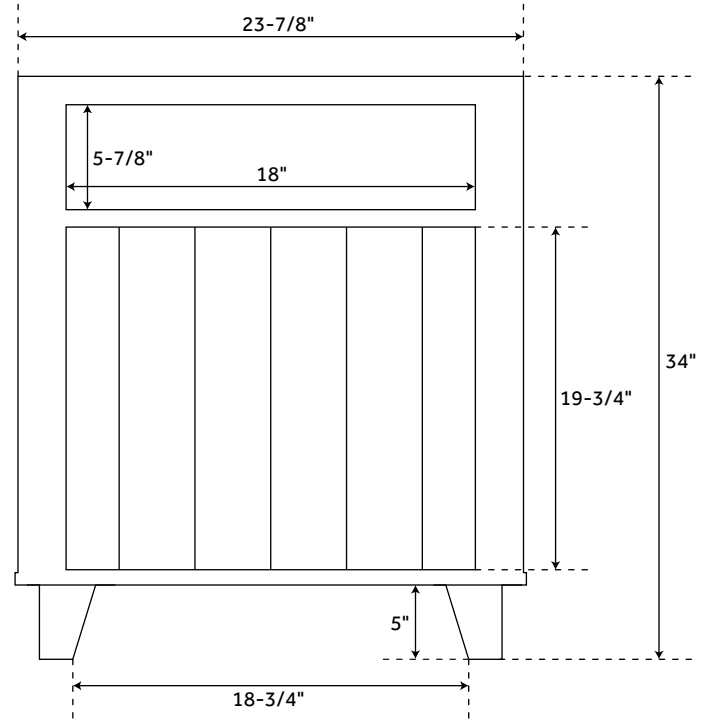

# 24" ANTIOCH

### FEATURES

- Material: Teak
- Installation Type: Freestanding
- Number of Basins: 1
- Number of Doors: 1
- Features: Matching Mirror,  
Soft-Close Hinges
- Width: 23-7/8"
- Depth: 20-7/8"
- Height: 34"
- Assembly Required: No
- Built-In Adjusters: Yes
- Hardware Finish: Brushed Stainless Steel
- Faucet Included: No
- Vanity Top Included: Optional
- Vanity Top Depth: 22"
- Vanity Top Width: 25"
- Mirror Included: Optional