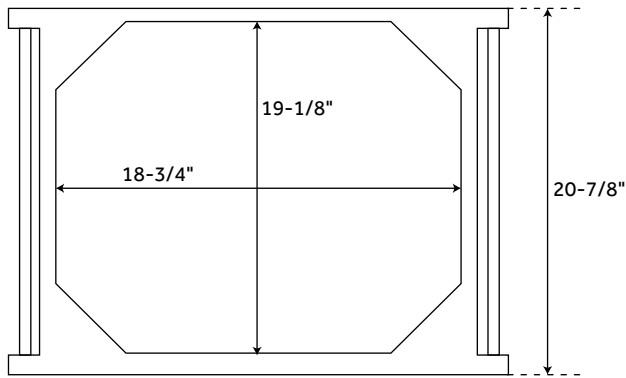

# 24" ANTIOCH

### FEATURES

- Material: Teak
- Installation Type: Freestanding
- Number of Basins: 1
- Number of Doors: 1
- Features: Matching Mirror,  
Soft-Close Hinges
- Width: 23-7/8"
- Depth: 20-7/8"
- Height: 34"
- Assembly Required: No
- Built-In Adjusters: Yes
- Hardware Finish: Brushed Stainless Steel
- Faucet Included: No
- Vanity Top Included: Optional
- Vanity Top Depth: 22"
- Vanity Top Width: 25"
- Mirror Included: Optional