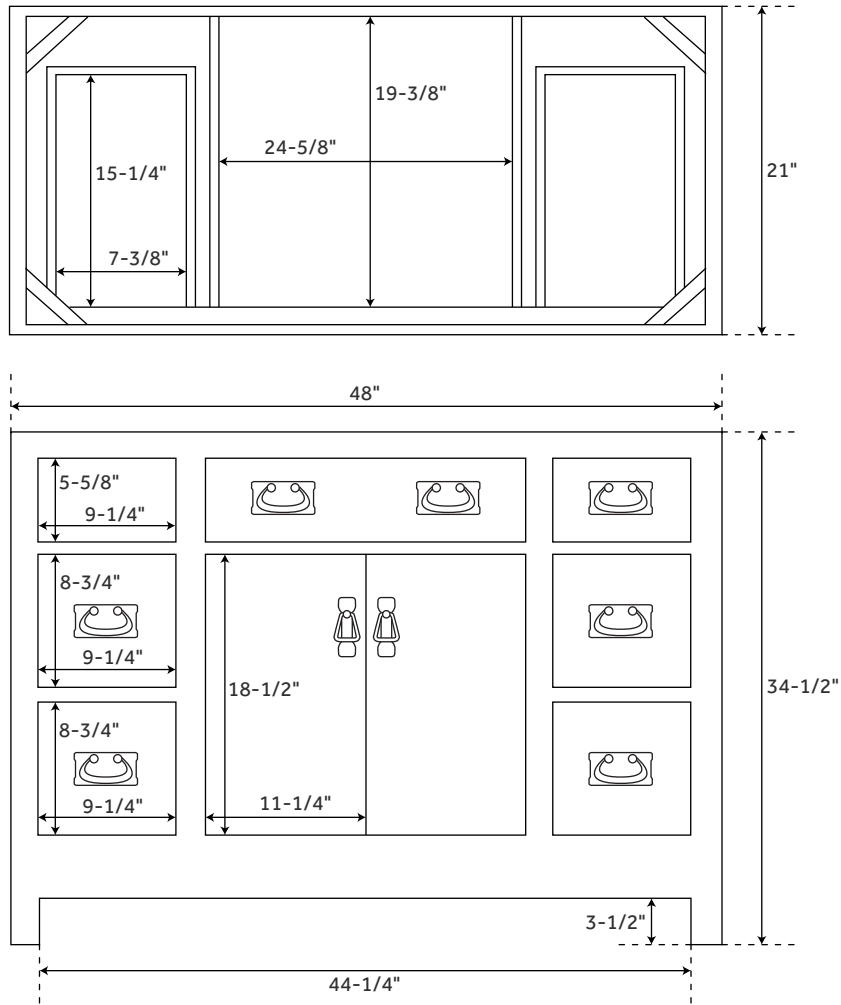

48" AMERICAN CRAFTSMAN

VANITY CABINET

SKU: 421385

FEATURES

Product Finish: Autumn Wheat
Material: Wood
Installation Type: Freestanding
Number of Basins: 1
Number of Doors: 2
Number of Drawers: 6
Features: Soft-Close Hinges
Width: 48"
Depth: 21"
Height: 34-1/2"
Assembly Required: No
Built-In Adjusters: Yes
Dovetail Drawers: Yes
Hardware Finish: Antique Bronze
Faucet Included: No
Vanity Top Included: Optional
Vanity Top Depth: 22"
Vanity Top Width: 49"
Mirror Included: Optional