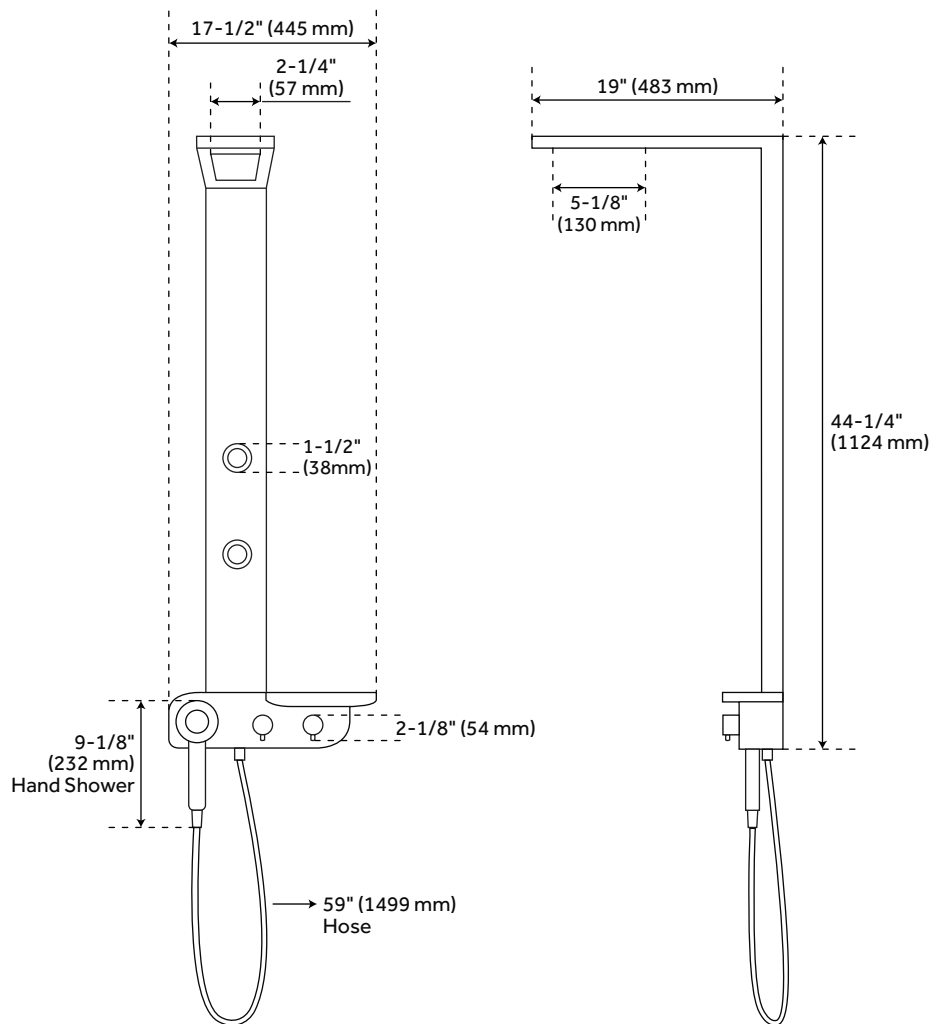

BARAKEL

STAINLESS STEEL SHOWER PANEL WITH BODY SPRAYS AND HAND SHOWER

SKU: 420033

FEATURES

Product Finish: Polished Stainless Steel
Material: Stainless Steel
Handle Type: Knob
Length: 17-1/2"
Width: 19"
Height: 44-1/4"
Features: Hand Shower Included,
Integrated Shelf
Assembly Required: Yes
Installation Type: Wall Mount
Mounting Hardware Included: Yes
Body Sprays: Yes
Number of Body Sprays: 2
Shower Head Length: 2-1/4"
Shower Head Width: 5-1/8"
Hand Shower Length: 9-1/8"
Hand Shower Hose Length: 59"
Hand Shower Material: ABS