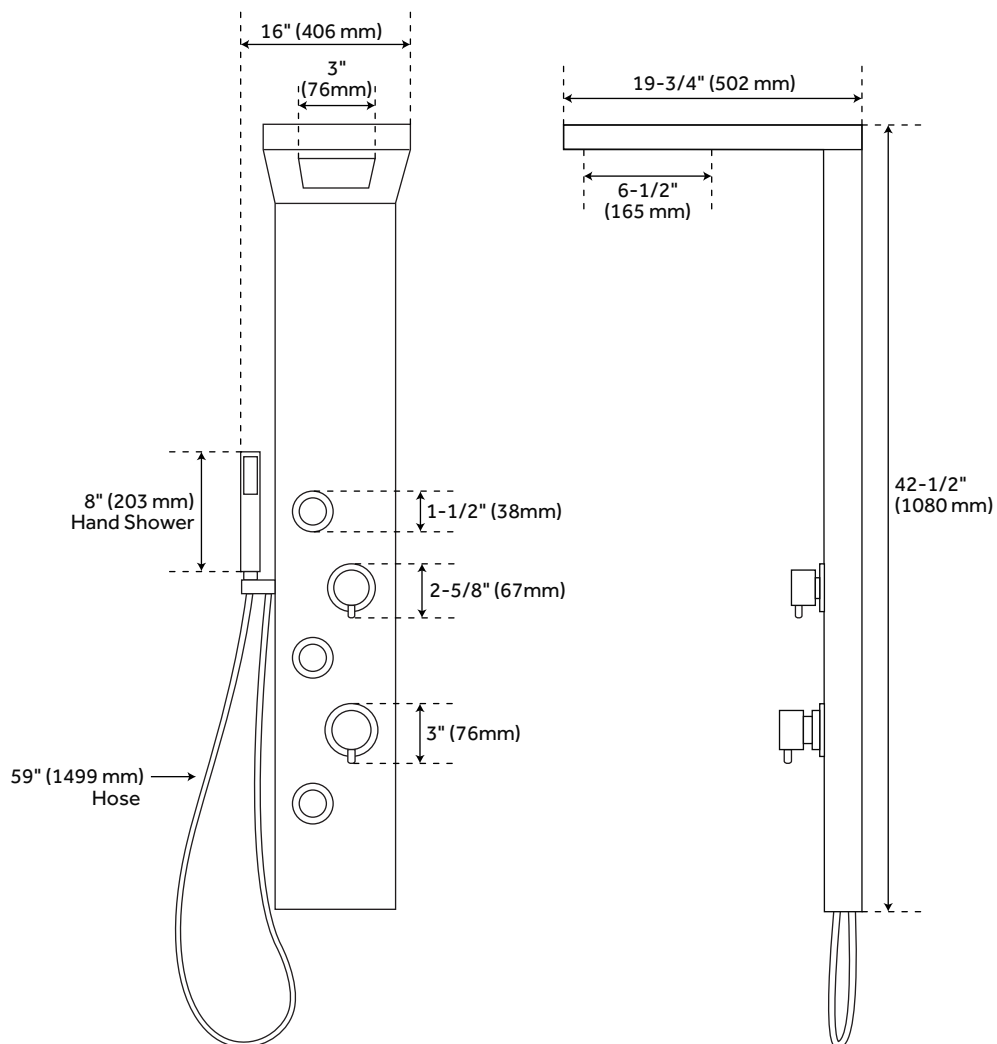

## STAINLESS STEEL SHOWER PANEL WITH BODY SPRAYS AND HAND SHOWER

SKU: 420028

### FEATURES

Product Finish: Polished Stainless Steel  
Material: Stainless Steel  
Handle Type: Knob  
Length: 16"  
Width: 19-3/4"  
Height: 42-1/2"  
Assembly Required: Yes  
Installation Type: Wall Mount  
Mounting Hardware Included: Yes  
Body Sprays: Yes  
Number of Body Sprays: 3  
Shower Head Length: 3"  
Shower Head Width: 6-1/2"  
Hand Shower Length: 8"  
Hand Shower Hose Length: 59"  
Hand Shower Material: ABS