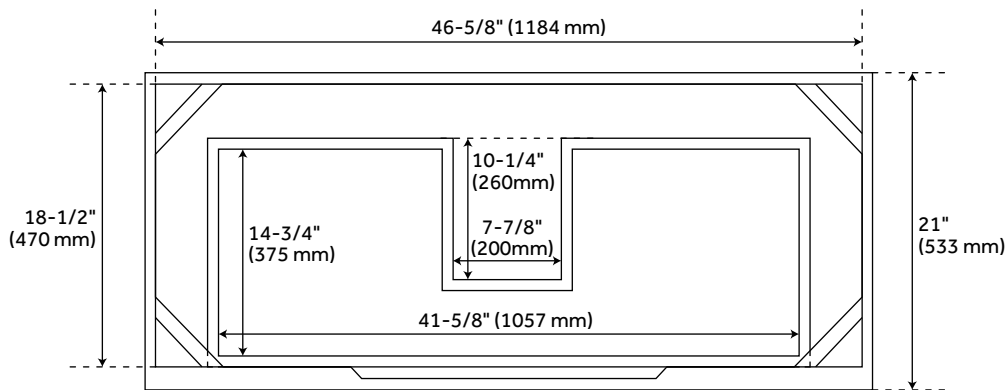

## CONTENTS

48" CONSOLE VANITY ..... PAGE 2

REVISED 07/21/2020

## FEATURES

- Width: 48"
- Depth: 21"
- Height: 34-1/4"
- Vanity Top Depth: 22"
- Vanity Top Width: 49"
- Mirror Width: 36"
- Mirror Height: 40"