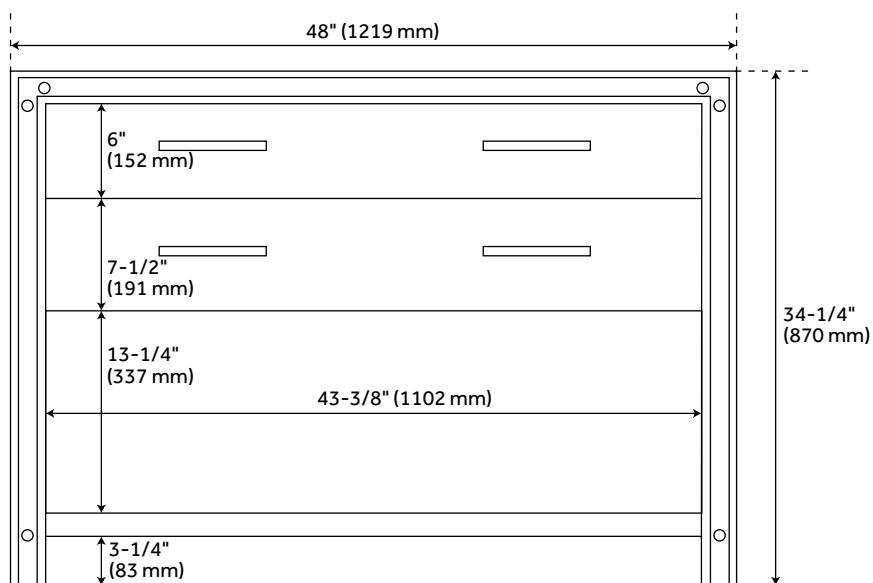

## FEATURES

Product Finish: Rustic Acacia  
Material: Wood  
Installation Type: Freestanding  
Number of Basins: 1  
Number of Drawers: 1  
Features: Matching Mirror  
Assembly Required: No  
Built-In Adjusters: Yes  
Hardware Finish: Rustic Metal  
Faucet Included: No  
Vanity Top Included: Optional  
Mirror Included: Optional

## CONTENTS

48" CONSOLE VANITY ..... PAGE 2

REVISED 07/21/2020

## FEATURES

- Width: 48"
- Depth: 21"
- Height: 34-1/4"
- Vanity Top Depth: 22"
- Vanity Top Width: 49"
- Mirror Width: 36"
- Mirror Height: 40"

## PRODUCT IMAGE

All dimensions and specifications are nominal and may vary. Use actual products for accuracy in critical situations.

PAGE 2