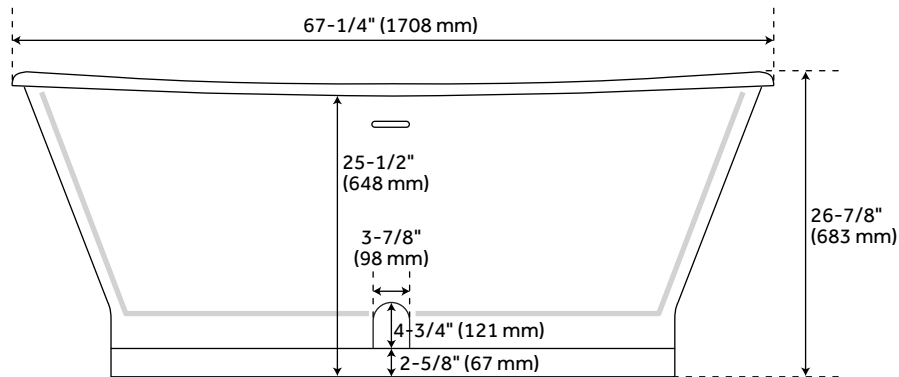

67" KATERYN

BATEAU CAST IRON SKIRTED TUB - SLATE BLUE

SKU: 415244

FEATURES

- Design: Traditional
- Product Finish: Slate Blue
- Overflow Hole: Yes
- Shape: Oval
- Material: Cast Iron
- Exterior Treatment: Hand-Smoothed Painted
- Interior Treatment: White Porcelain Enamel
- Tap Deck: No
- Drain Included: No
- Drain Placement: Offset
- Faucet Included: No
- Faucet Drillings: Roll-Top - No Drillings

CONTENTS

67" TUB PAGE 2

REVISED 01/13/2021

67" KATERYN

BATEAU CAST IRON SKIRTED TUB - SLATE BLUE

SKU: 415244

FEATURES

- Length: 67-1/4"
- Width: 26"
- Height: 26-7/8"
- Tub Interior Length: 46"
- Tub Interior Width: 15"
- Water Depth To Overflow: 13-3/4"
- Water Capacity (Gallons): 30
- Tub Weight Uncrated (lbs): 488
- Tub Weight Crated (lbs): 572

PRODUCT IMAGE

All dimensions and specifications are nominal and may vary. Use actual products for accuracy in critical situations.

PAGE 2