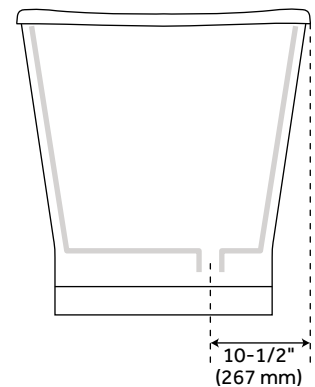

67" KATERYN

BATEAU CAST IRON SKIRTED TUB - SLATE BLUE

SKU: 415244

FEATURES

- Design: Traditional
- Product Finish: Slate Blue
- Overflow Hole: Yes
- Shape: Oval
- Material: Cast Iron
- Exterior Treatment: Hand-Smoothed Painted
- Interior Treatment: White Porcelain Enamel
- Tap Deck: No
- Drain Included: No
- Drain Placement: Offset
- Faucet Included: No
- Faucet Drillings: Roll-Top - No Drillings

CONTENTS

67" TUB PAGE 2

REVISED 01/13/2021

67" KATERYN

BATEAU CAST IRON SKIRTED TUB - SLATE BLUE

SKU: 415244

FEATURES

- Length: 67-1/4"
- Width: 26"
- Height: 26-7/8"
- Tub Interior Length: 46"
- Tub Interior Width: 15"
- Water Depth To Overflow: 13-3/4"
- Water Capacity (Gallons): 30
- Tub Weight Uncrated (lbs): 488
- Tub Weight Crated (lbs): 572

PRODUCT IMAGE

All dimensions and specifications are nominal and may vary. Use actual products for accuracy in critical situations.

PAGE 2