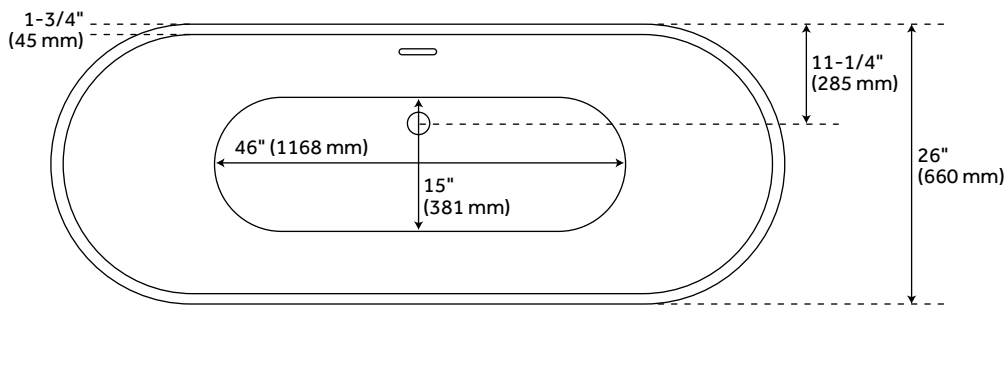

67" KATERYN

BATEAU CAST IRON SKIRTED TUB - SLATE BLUE

SKU: 415244

FEATURES

- Design: Traditional
- Product Finish: Slate Blue
- Overflow Hole: Yes
- Shape: Oval
- Material: Cast Iron
- Exterior Treatment: Hand-Smoothed Painted
- Interior Treatment: White Porcelain Enamel
- Tap Deck: No
- Drain Included: No
- Drain Placement: Offset
- Faucet Included: No
- Faucet Drillings: Roll-Top - No Drillings

CONTENTS

67" TUB PAGE 2

REVISED 01/13/2021

67" KATERYN

BATEAU CAST IRON SKIRTED TUB - SLATE BLUE

SKU: 415244

FEATURES

- Length: 67-1/4"
- Width: 26"
- Height: 26-7/8"
- Tub Interior Length: 46"
- Tub Interior Width: 15"
- Water Depth To Overflow: 13-3/4"
- Water Capacity (Gallons): 30
- Tub Weight Uncrated (lbs): 488
- Tub Weight Crated (lbs): 572

PRODUCT IMAGE

All dimensions and specifications are nominal and may vary. Use actual products for accuracy in critical situations.

PAGE 2