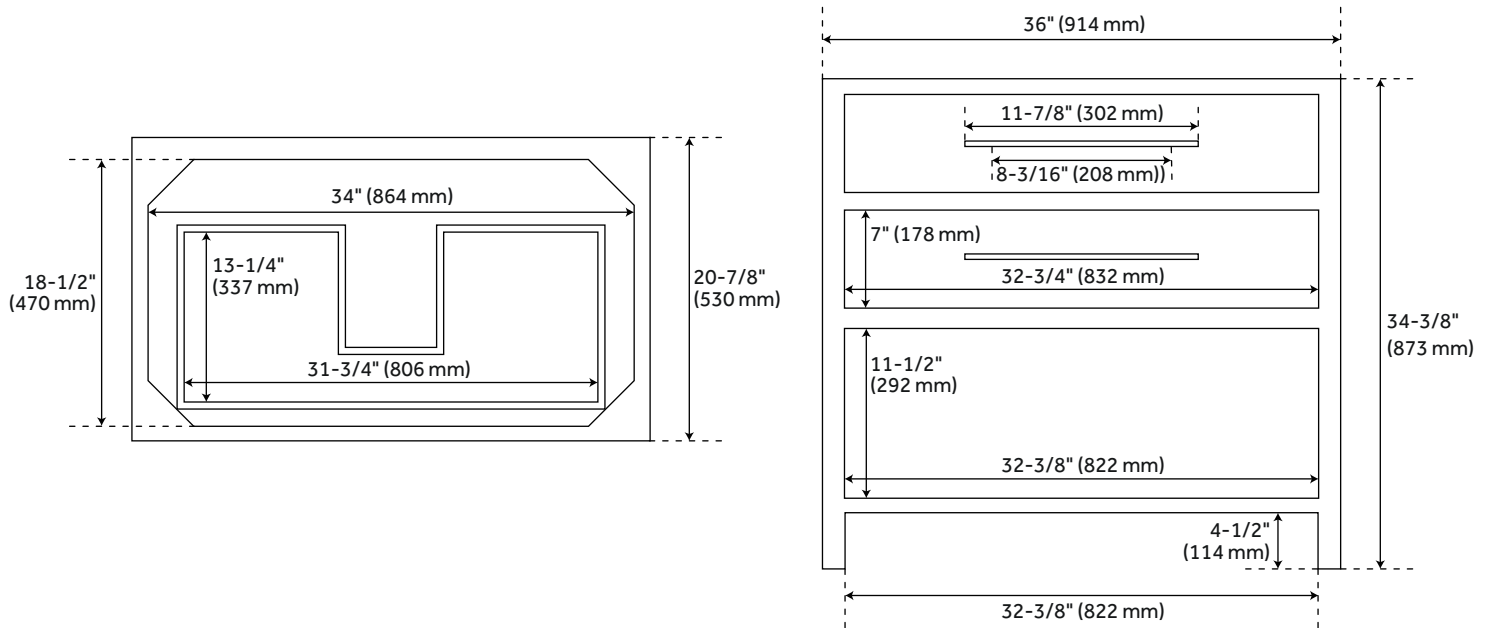

## CONTENTS

36" VANITY ..... PAGE 2

REVISED 06/08/2021

# 36" ROBERTSON

### FEATURES

- Width: 36"
- Depth: 21"
- Height: 34-1/4"
- Optional Vanity Top Depth: 22"
- Optional Vanity Top Width: 37"