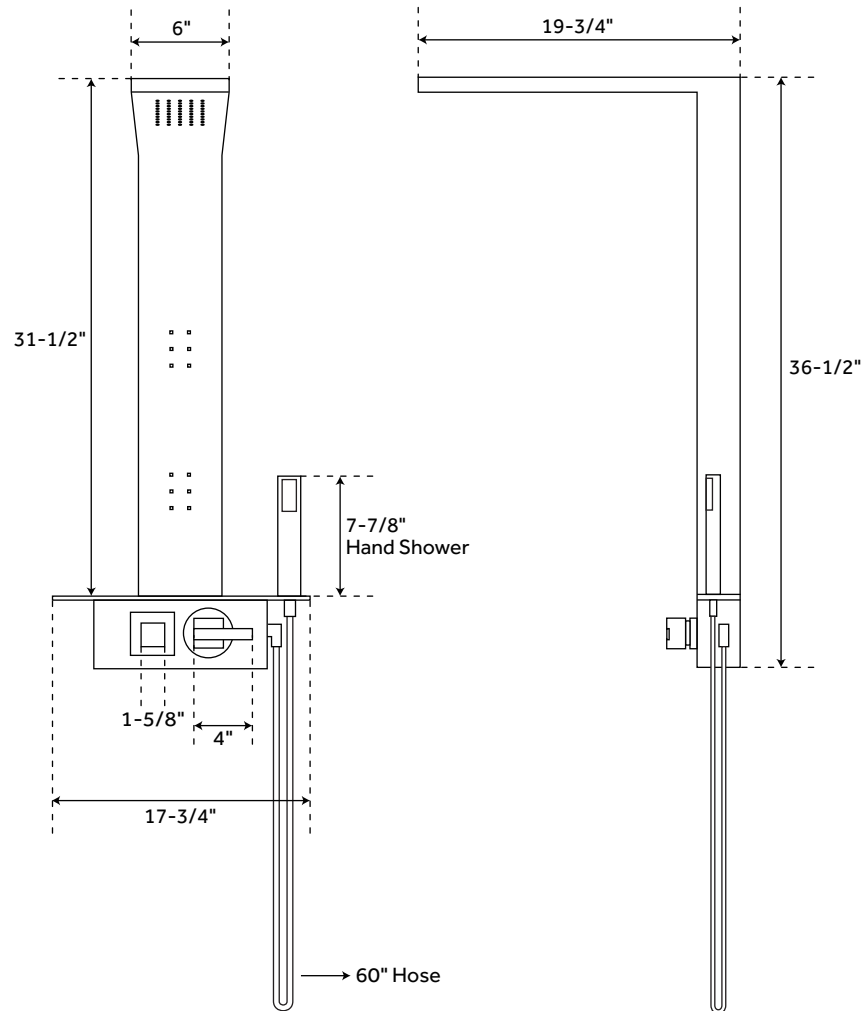

## TWO-JET OUTDOOR SHOWER PANEL WITH HAND SHOWER

SKU: 400739

### FEATURES

- Product Finish: Black Powder Coat
- Material: Aluminum
- Handle Type: Lever
- Installation Type: Wall Mount
- Length: 17-3/4"
- Width: 19-3/4"
- Height: 36-1/2"
- Features: Hand Shower Included
- Assembly Required: Yes
- Number of Body Sprays: 2
- Number of Shower Heads: 1
- Shower Head Spray: Single Function
- Shower Head Swivel: No
- Hand Shower Hose Length: 60"
- Hand Shower Style: Modern
- Hand Shower Material: ABS
- Water Supplies Included: Yes
- Diverter Included: Yes
- Diverter Outlets: 3