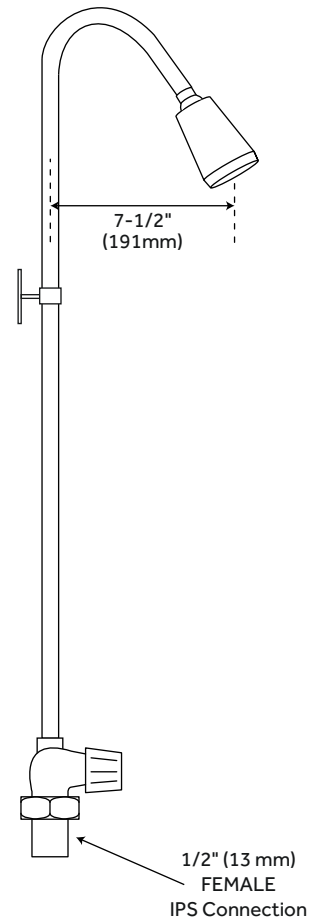

## 2 VALVE SHOWER - OIL RUBBED BRONZE

SKU: 394512

### FEATURES

Product Finish: Oil Rubbed Bronze  
Material: Brass  
Handle Type: Knob  
Shower Head Diameter: 1-3/4"  
Centers: 6"