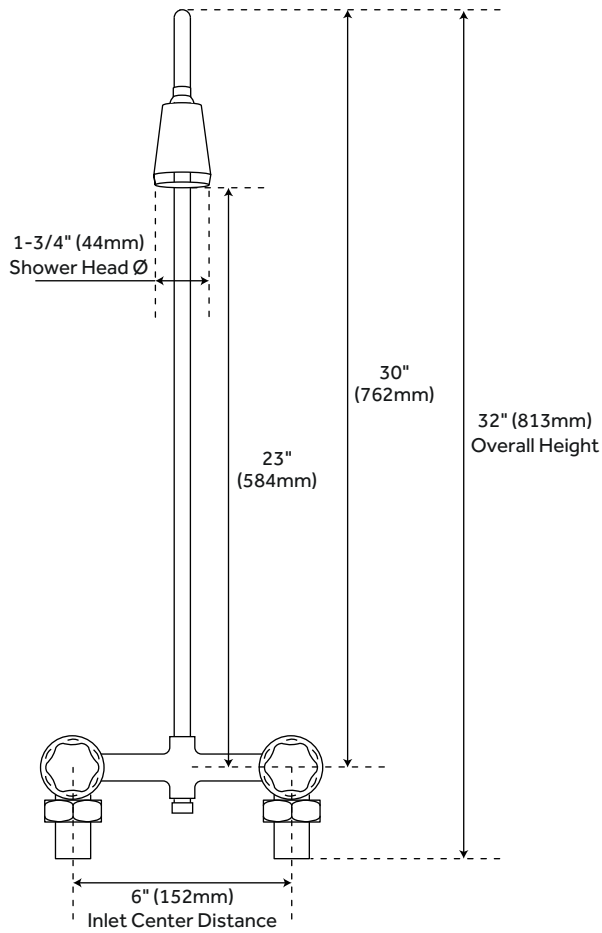

## 2 VALVE SHOWER - OIL RUBBED BRONZE

SKU: 394512

### FEATURES

Product Finish: Oil Rubbed Bronze  
Material: Brass  
Handle Type: Knob  
Shower Head Diameter: 1-3/4"  
Centers: 6"