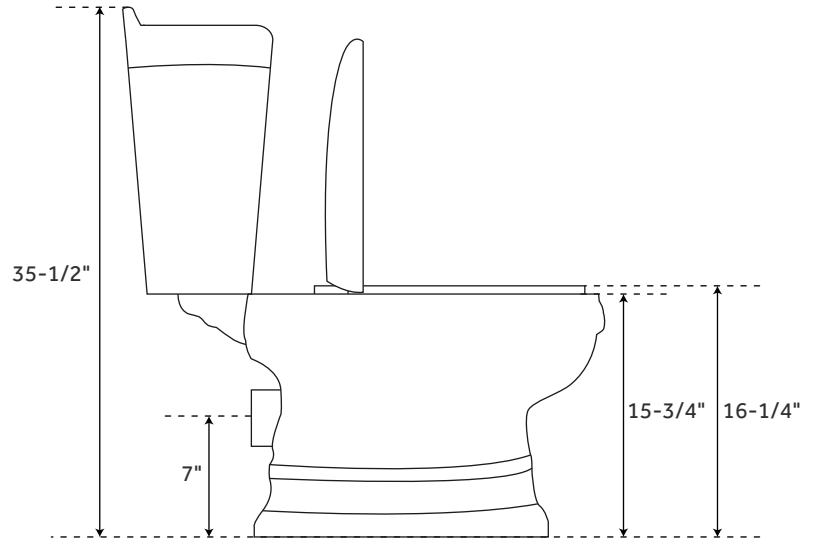

JULIAN

DUAL-FLUSH EUROPEAN REAR OUTLET TOILET - TWO-PIECE - ELONGATED - WHITE

SKU: 393207

FEATURES

- Product Finish: White
- Material: Porcelain
- Bowl Shape: Elongated
- Hardware Finish: Chrome
- Seat Included: Yes
- Dual Flush

CONTENTS

TOILET PAGE 2

REVISED 03/30/2020

JULIAN

DUAL-FLUSH EUROPEAN REAR OUTLET TOILET - TWO-PIECE - ELONGATED - WHITE

SKU: 393207

FEATURES

- Rough In: 7"
- Length: 17"
- Height: 35-1/2"
- Depth: 31"
- Bowl Height: 15-3/4"
- Gallons Per Flush: 1.6

PRODUCT IMAGE