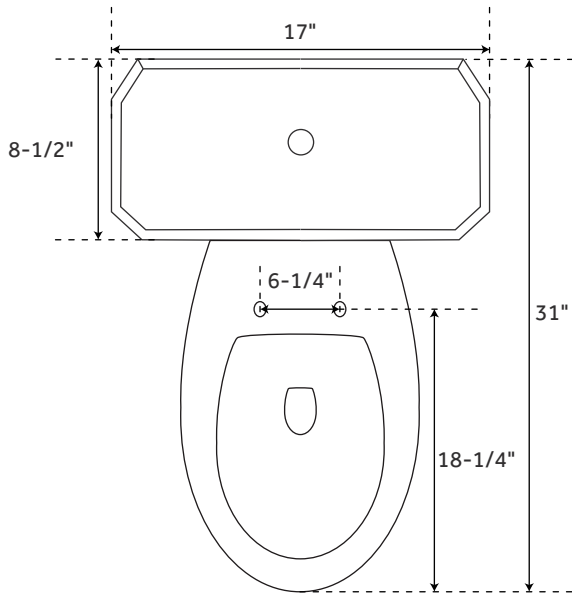

JULIAN

DUAL-FLUSH EUROPEAN REAR OUTLET TOILET - TWO-PIECE - ELONGATED - WHITE

SKU: 393207

FEATURES

- Product Finish: White
- Material: Porcelain
- Bowl Shape: Elongated
- Hardware Finish: Chrome
- Seat Included: Yes
- Dual Flush

CONTENTS

TOILET PAGE 2

REVISED 03/30/2020

JULIAN

DUAL-FLUSH EUROPEAN REAR OUTLET TOILET - TWO-PIECE - ELONGATED - WHITE

SKU: 393207

FEATURES

- Rough In: 7"
- Length: 17"
- Height: 35-1/2"
- Depth: 31"
- Bowl Height: 15-3/4"
- Gallons Per Flush: 1.6

PRODUCT IMAGE