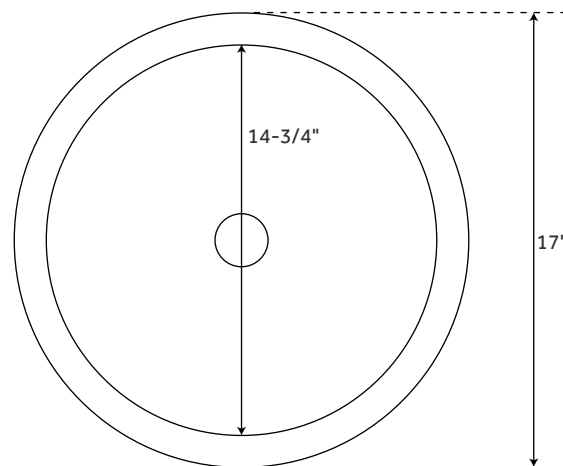

FEATURES

- Basin Length: 17-1/8"
- Basin Width: 17-1/8"
- Drain Size: 1-1/2"
- Vanity Top Depth: 22"
- Vanity Top Width: 37"
- Vanity Top Thickness: 3cm

APPROXIMATE WEIGHTS

- Granite: 95 – 105 lbs.
- Marble: 90 – 100 lbs.
- Quartz: 90 – 95 lbs.

PAGE 2

OPTIONAL PORCELAIN

SEMI-RECESSED SINK

FEATURES

Diameter: 17-1/8"
Height: 6"
Basin Diameter: 14-1/2"
Water Depth to Overflow: 2-3/8"
Drain Hole: 1-1/2"

SIGNATURE HARDWARE

LIFETIME WARRANTY

See website for warranty information

OPTIONAL COPPER

SEMI-RECESSED SINK

FEATURES

Diameter: 17"
Height: 6-5/8"
Basin Diameter: 14-3/4"
Water Depth to Rim: 6-1/4"
Drain Hole: 1-1/2"

SIGNATURE HARDWARE

LIFETIME WARRANTY

See website for warranty information

All Measurements are approximate.

PAGE 3