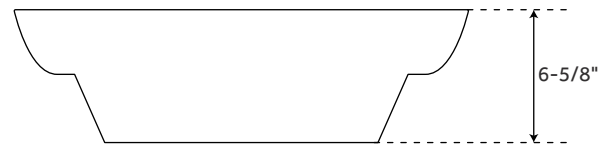

FEATURES

- Basin Length: 17-1/8"
- Basin Width: 17-1/8"
- Drain Size: 1-1/2"
- Vanity Top Depth: 22"
- Vanity Top Width: 37"
- Vanity Top Thickness: 3cm

APPROXIMATE WEIGHTS

- Granite: 95 – 105 lbs.
- Marble: 90 – 100 lbs.
- Quartz: 90 – 95 lbs.

PAGE 2

OPTIONAL PORCELAIN

SEMI-RECESSED SINK

FEATURES

Diameter: 17-1/8"
Height: 6"
Basin Diameter: 14-1/2"
Water Depth to Overflow: 2-3/8"
Drain Hole: 1-1/2"

SIGNATURE HARDWARE

LIFETIME WARRANTY

See website for warranty information

OPTIONAL COPPER

SEMI-RECESSED SINK

FEATURES

Diameter: 17"
Height: 6-5/8"
Basin Diameter: 14-3/4"
Water Depth to Rim: 6-1/4"
Drain Hole: 1-1/2"

SIGNATURE HARDWARE

LIFETIME WARRANTY

See website for warranty information

All Measurements are approximate.

PAGE 3