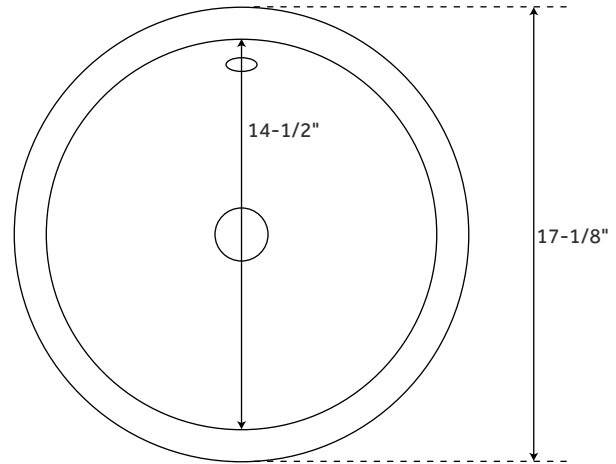

FEATURES

- Basin Length: 17-1/8"
- Basin Width: 17-1/8"
- Drain Size: 1-1/2"
- Vanity Top Depth: 22"
- Vanity Top Width: 37"
- Vanity Top Thickness: 3cm

APPROXIMATE WEIGHTS

- Granite: 95 – 105 lbs.
- Marble: 90 – 100 lbs.
- Quartz: 90 – 95 lbs.

PAGE 2

OPTIONAL PORCELAIN

SEMI-RECESSED SINK

FEATURES

Diameter: 17-1/8"
Height: 6"
Basin Diameter: 14-1/2"
Water Depth to Overflow: 2-3/8"
Drain Hole: 1-1/2"

SIGNATURE HARDWARE

LIFETIME WARRANTY

See website for warranty information

OPTIONAL COPPER

SEMI-RECESSED SINK

FEATURES

Diameter: 17"
Height: 6-5/8"
Basin Diameter: 14-3/4"
Water Depth to Rim: 6-1/4"
Drain Hole: 1-1/2"

SIGNATURE HARDWARE

LIFETIME WARRANTY

See website for warranty information