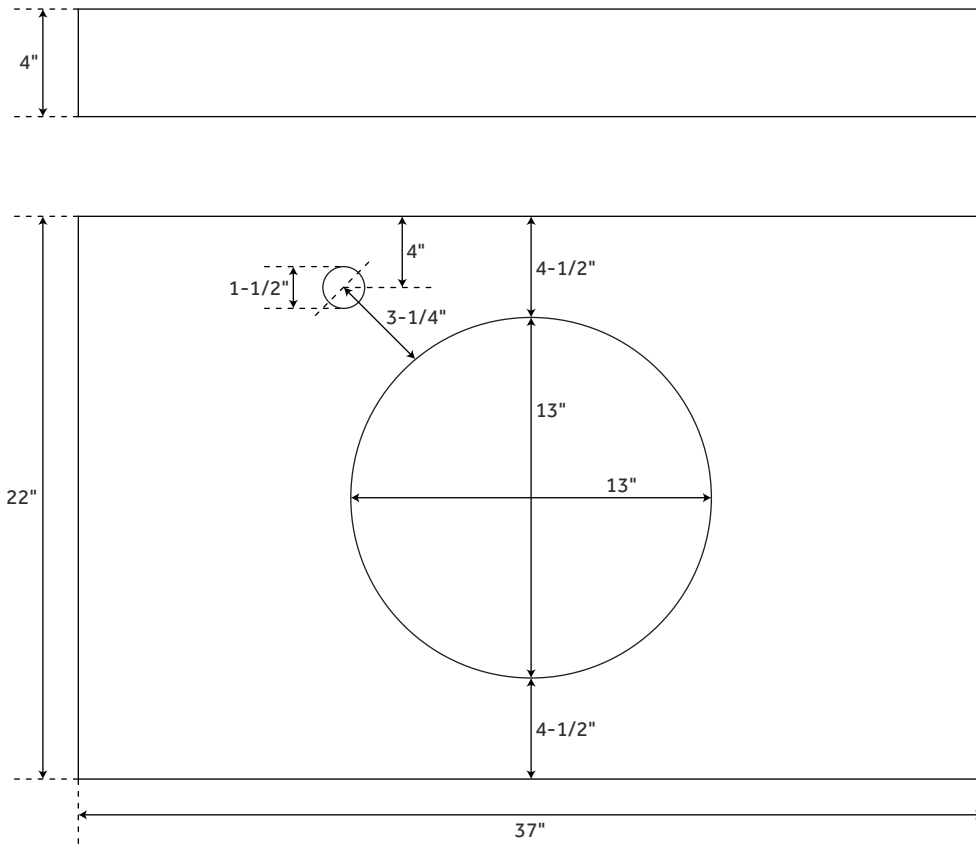

37" X 22"

3CM VANITY TOP FOR SEMI-RECESSED SINK

SKU: 940228, 940230, 940232, 940249, 940251, 940253, 940270, 940272, 940274

VANITY TOP FEATURES

Number of Basins: 1
Sink Installation: Semi-Recessed
Assembly Required: Yes
Faucet Centers: Offset
Faucet Included: No
Sink Included: Optional
Backsplash: Yes

FEATURES

- Basin Length: 17-1/8"
- Basin Width: 17-1/8"
- Drain Size: 1-1/2"
- Vanity Top Depth: 22"
- Vanity Top Width: 37"
- Vanity Top Thickness: 3cm

APPROXIMATE WEIGHTS

- Granite: 95 – 105 lbs.
- Marble: 90 – 100 lbs.
- Quartz: 90 – 95 lbs.

PAGE 2

OPTIONAL PORCELAIN

SEMI-RECESSED SINK

FEATURES

Diameter: 17-1/8"
Height: 6"
Basin Diameter: 14-1/2"
Water Depth to Overflow: 2-3/8"
Drain Hole: 1-1/2"

SIGNATURE HARDWARE

LIFETIME WARRANTY

See website for warranty information

OPTIONAL COPPER

SEMI-RECESSED SINK

FEATURES

Diameter: 17"
Height: 6-5/8"
Basin Diameter: 14-3/4"
Water Depth to Rim: 6-1/4"
Drain Hole: 1-1/2"

SIGNATURE HARDWARE

LIFETIME WARRANTY

See website for warranty information