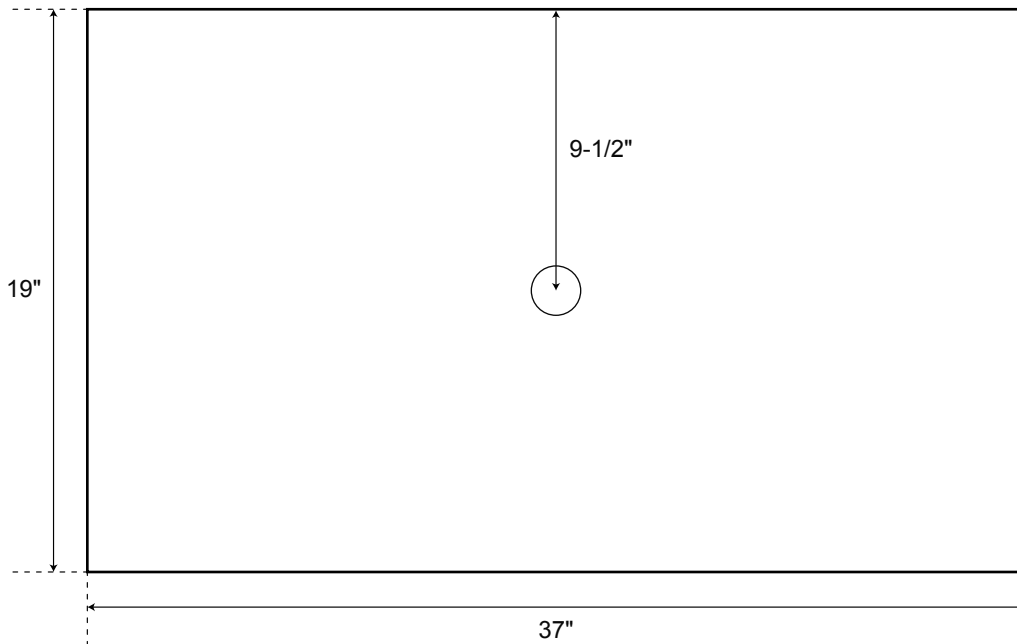

# 37" Stone

Narrow Vanity Top for Vessel Sink

# 37" Wood

Narrow Vanity Top for Vessel Sink