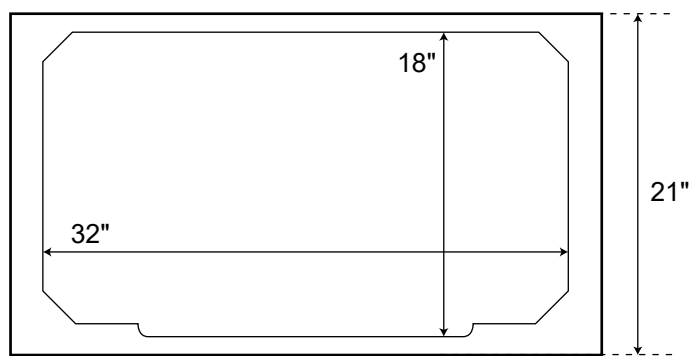

SPECIFICATIONS

Overall Dimensions	36-1/4" W x 21" D (front to back) x 34-1/2" H
Suggested Rough-In	21"

All measurements are approximate.

36" Keller

Vanity Cabinet

Overhead Interior

Front