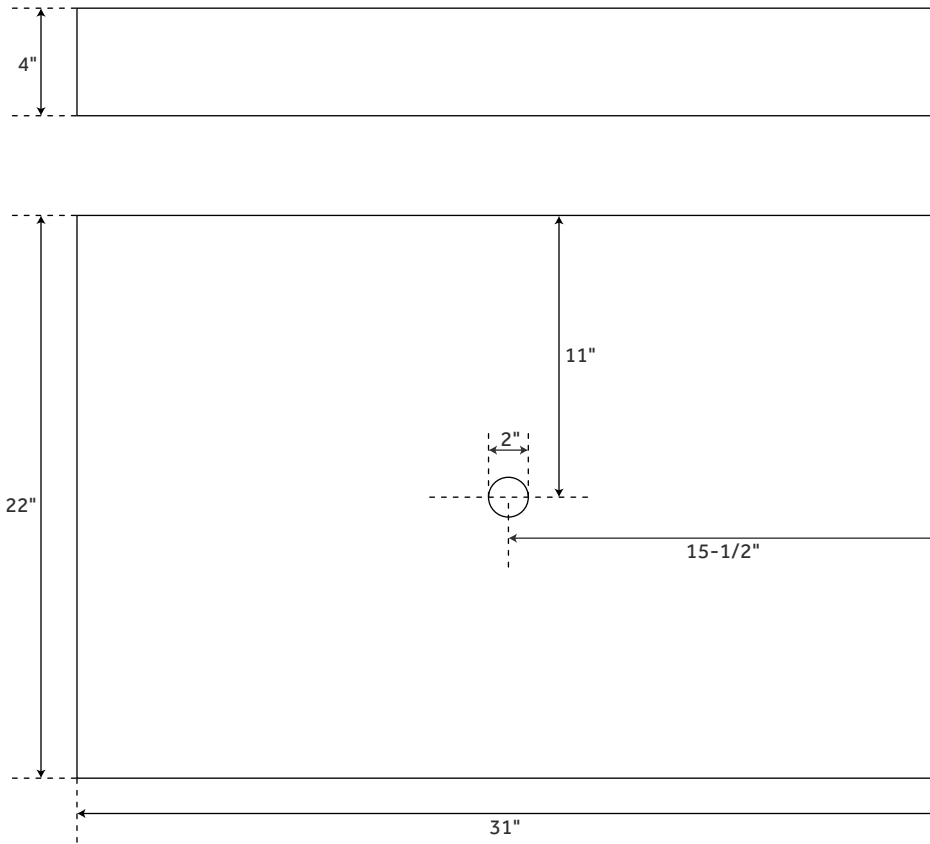

31" X 22"

VESSEL SINK VANITY TOP

SKU: 922803, 923325, 940183, 940184, 940185, 940204, 940206, 940225, 940226, 940227

VANITY TOP FEATURES

Number of Basins: 1
Sink Installation: Vessel
Stone Top Assembly Required: Yes
Wood Top Assembly Required: No
Faucet Centers: Single-Hole
Faucet Included: No
Sink Included: No
Stone Backsplash: Yes
Wood Backsplash: No

SIGNATURE HARDWARE Lifetime Warranty

See website for detailed warranty information.

CONTENTS

VANITY TOP PAGE 2

REVISED 07/17/2019

31" X 22"

STONE & WOOD VANITY TOP

SKU: 922803, 923325, 940183, 940184, 940185, 940204, 940206, 940225, 940226, 940227

FEATURES

- Vanity Top Depth: 22"
- Vanity Top Width: 31"
- Stone Vanity Top Thickness: 3cm
- Teak Vanity Top Thickness: 1-1/8"
- Bamboo Vanity Top Thickness: 1"

APPROXIMATE WEIGHTS

- Granite: 80 - 100 lbs.
- Marble: 80 - 95 lbs.
- Quartz: 85 - 90 lbs.
- Wood: 20 - 25 lbs.