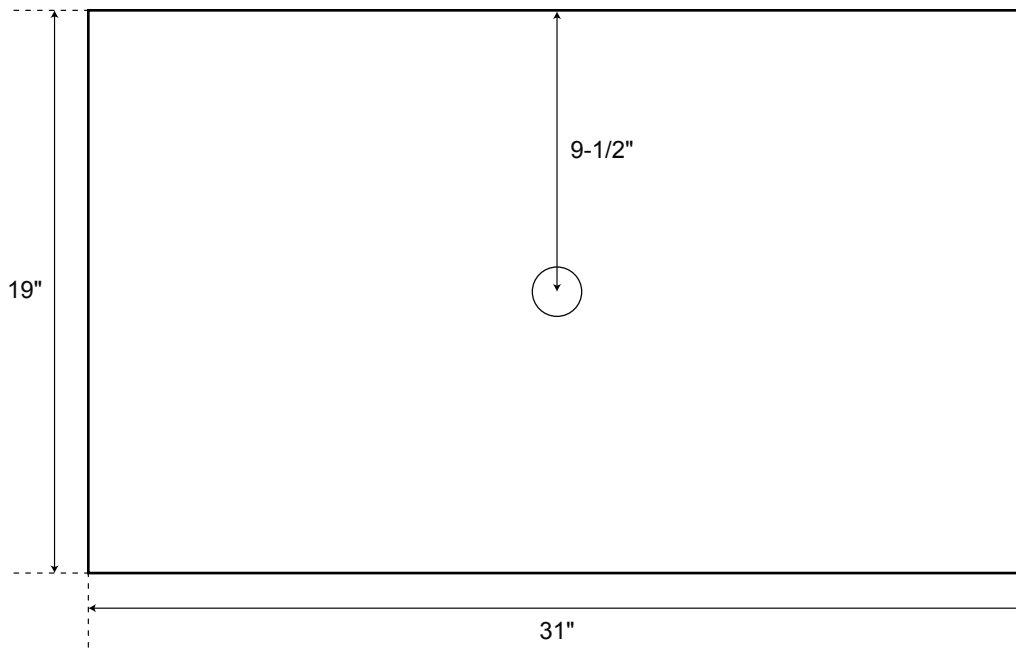

31" Stone

Narrow Vanity Top for Vessel Sink

31" Wood

Narrow Vanity Top for Vessel Sink