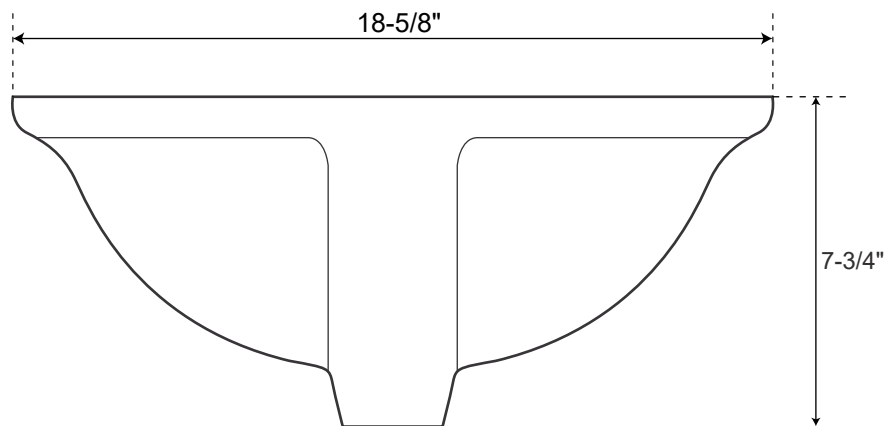

31" Stone

Vanity Top with
Undermount Sink

Approximate Weights

Granite	80 – 85 lbs.
Marble	70 – 80 lbs.
Quartz	70 – 75 lbs

* Measurements are approximate. It is recommended to have the product at the job site before finalizing plumbing.

SPECIFICATIONS

Overall Dimensions	18-5/8" L x 15" W (front to back) x 7-3/4" H
Basin Dimensions	16" L x 12-1/2" W (front to back)
Water Depth to Rim	6"
Water Depth to Overflow	5"
Drain Hole	1-1/2"

Porcelain
Undermount Sink

All measurements are approximate.

Top

Front

SPECIFICATIONS

Overall Dimensions	19-3/8" L x 15-1/2" W (front to back) x 5-3/4" H
Basin Dimensions	16-5/8" L x 12-3/4" W (front to back)
Water Depth to Rim	5-5/8"
Water Depth to Overflow	N/A
Drain Hole	1-1/8"

Copper Undermount Sink

All measurements are approximate.

Top

Front