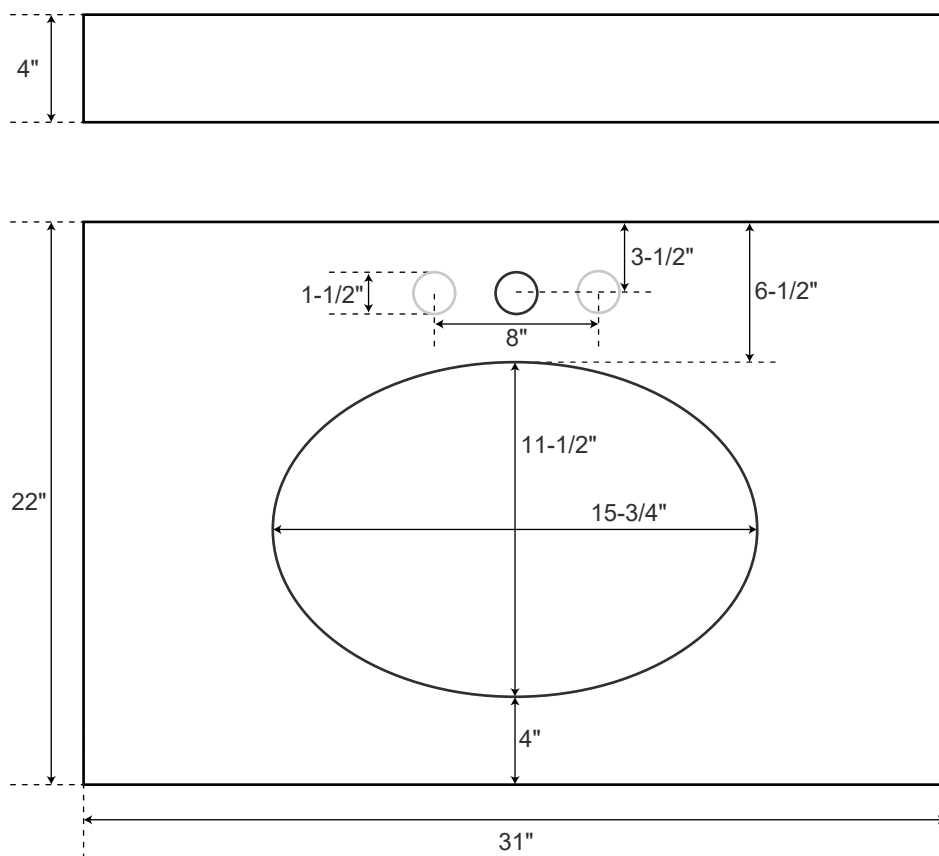

31" Stone

Vanity Top with
Undermount Sink

Approximate Weights

Granite	80 – 85 lbs.
Marble	70 – 80 lbs.
Quartz	70 – 75 lbs

* Measurements are approximate. It is recommended to have the product at the job site before finalizing plumbing.

SPECIFICATIONS

Overall Dimensions	18-5/8" L x 15" W (front to back) x 7-3/4" H
Basin Dimensions	16" L x 12-1/2" W (front to back)
Water Depth to Rim	6"
Water Depth to Overflow	5"
Drain Hole	1-1/2"

Porcelain
Undermount Sink

All measurements are approximate.

Top

Front

SPECIFICATIONS

Overall Dimensions	19-3/8" L x 15-1/2" W (front to back) x 5-3/4" H
Basin Dimensions	16-5/8" L x 12-3/4" W (front to back)
Water Depth to Rim	5-5/8"
Water Depth to Overflow	N/A
Drain Hole	1-1/8"

Copper Undermount Sink

All measurements are approximate.

Top

Front