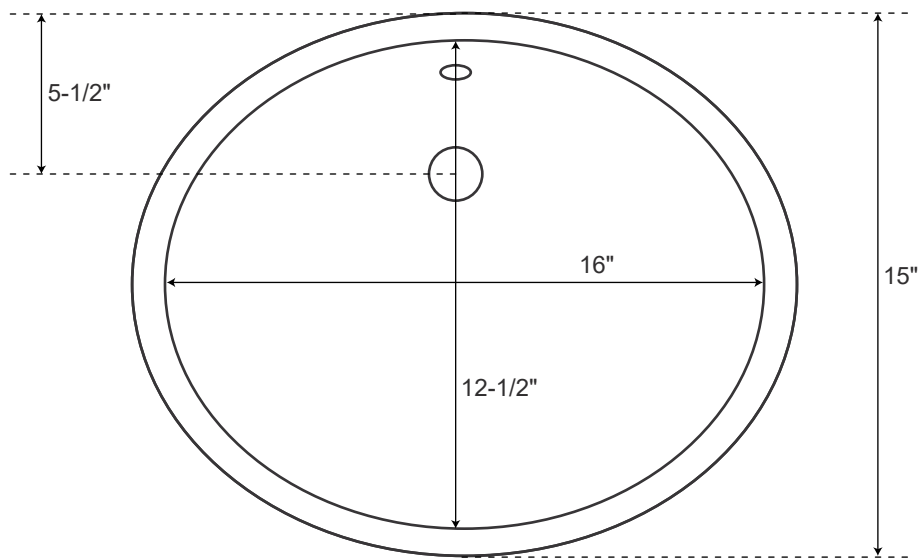

31" Stone

Vanity Top with
Undermount Sink

Approximate Weights

Granite	80 – 85 lbs.
Marble	70 – 80 lbs.
Quartz	70 – 75 lbs

* Measurements are approximate. It is recommended to have the product at the job site before finalizing plumbing.

SPECIFICATIONS

Overall Dimensions	18-5/8" L x 15" W (front to back) x 7-3/4" H
Basin Dimensions	16" L x 12-1/2" W (front to back)
Water Depth to Rim	6"
Water Depth to Overflow	5"
Drain Hole	1-1/2"

Porcelain
Undermount Sink

All measurements are approximate.

Top

Front

SPECIFICATIONS

Overall Dimensions	19-3/8" L x 15-1/2" W (front to back) x 5-3/4" H
Basin Dimensions	16-5/8" L x 12-3/4" W (front to back)
Water Depth to Rim	5-5/8"
Water Depth to Overflow	N/A
Drain Hole	1-1/8"

Copper Undermount Sink

All measurements are approximate.

Top

Front