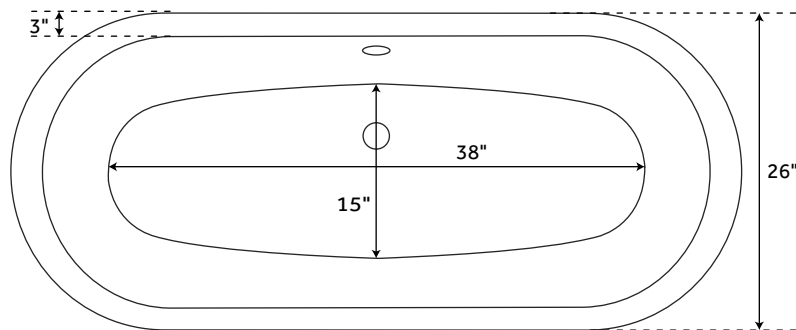

68" ROWLEY

BATEAU CAST IRON SKIRTED TUB

SKU: 283577

FEATURES

Design: Traditional
Product Finish: Stainless Steel
Overflow Hole: Yes
Shape: Oval
Material: Cast Iron
Length: 68"
Width: 26"
Height: 28"
Tub Interior Length: 38"
Tub Interior Width: 15"
Water Depth To Overflow: 13"
Exterior Treatment: Smooth
Interior Treatment: White Porcelain Enamel
Tap Deck: No
Drain Placement: Offset
Faucet Included: No
Faucet Drillings: No Drillings
Water Capacity (Gallons): 32
Built-In Adjusters: Yes
Tub Weight Uncrated (lbs): 324
Tub Weight Crated (lbs): 434

SIGNATURE HARDWARE LIFETIME WARRANTY

See website for warranty information

All measurements are approximate. Measurements may vary +/- 1/2".

REVISED 12/07/2018