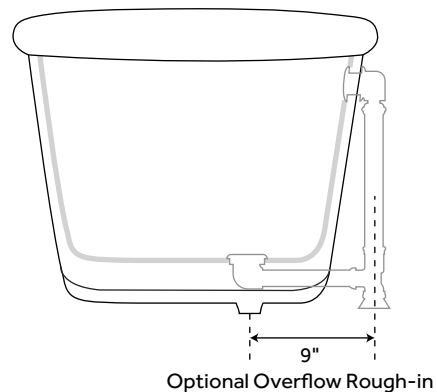

68" ROWLEY

BATEAU CAST IRON SKIRTED TUB

SKU: 283577

FEATURES

Design: Traditional
Product Finish: Stainless Steel
Overflow Hole: Yes
Shape: Oval
Material: Cast Iron
Length: 68"
Width: 26"
Height: 28"
Tub Interior Length: 38"
Tub Interior Width: 15"
Water Depth To Overflow: 13"
Exterior Treatment: Smooth
Interior Treatment: White Porcelain Enamel
Tap Deck: No
Drain Placement: Offset
Faucet Included: No
Faucet Drillings: No Drillings
Water Capacity (Gallons): 32
Built-In Adjusters: Yes
Tub Weight Uncrated (lbs): 324
Tub Weight Crated (lbs): 434