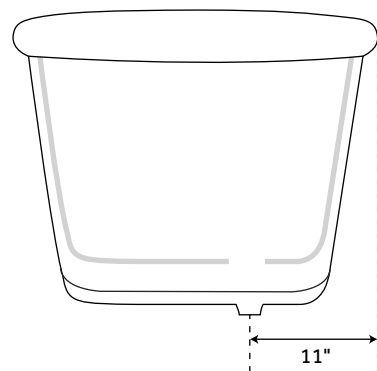

68" ROWLEY

BATEAU CAST IRON SKIRTED TUB

SKU: 283577

FEATURES

Design: Traditional
Product Finish: Stainless Steel
Overflow Hole: Yes
Shape: Oval
Material: Cast Iron
Length: 68"
Width: 26"
Height: 28"
Tub Interior Length: 38"
Tub Interior Width: 15"
Water Depth To Overflow: 13"
Exterior Treatment: Smooth
Interior Treatment: White Porcelain Enamel
Tap Deck: No
Drain Placement: Offset
Faucet Included: No
Faucet Drillings: No Drillings
Water Capacity (Gallons): 32
Built-In Adjusters: Yes
Tub Weight Uncrated (lbs): 324
Tub Weight Crated (lbs): 434