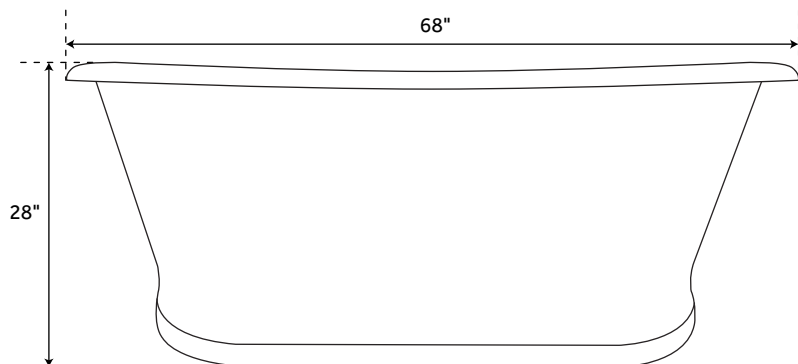

68" ROWLEY

BATEAU CAST IRON SKIRTED TUB

SKU: 283577

FEATURES

Design: Traditional
Product Finish: Stainless Steel
Overflow Hole: Yes
Shape: Oval
Material: Cast Iron
Length: 68"
Width: 26"
Height: 28"
Tub Interior Length: 38"
Tub Interior Width: 15"
Water Depth To Overflow: 13"
Exterior Treatment: Smooth
Interior Treatment: White Porcelain Enamel
Tap Deck: No
Drain Placement: Offset
Faucet Included: No
Faucet Drillings: No Drillings
Water Capacity (Gallons): 32
Built-In Adjusters: Yes
Tub Weight Uncrated (lbs): 324
Tub Weight Crated (lbs): 434