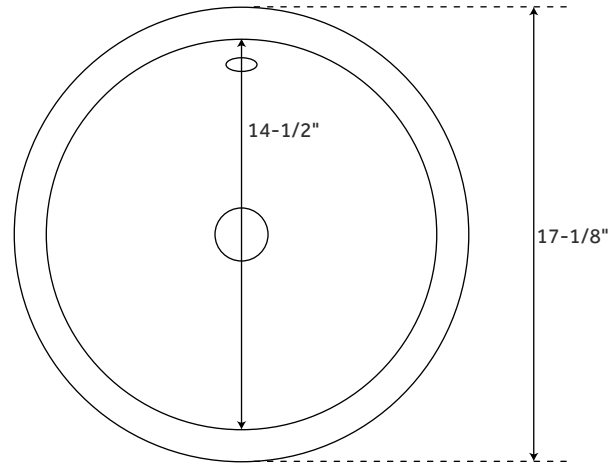

FEATURES

- Basin Length: 17-1/8"
- Basin Width: 17-1/8"
- Drain Size: 1-1/2"
- Vanity Top Depth: 22"
- Vanity Top Width: 25"
- Vanity Top Thickness: 3cm

APPROXIMATE WEIGHTS

- Granite: 60 – 65 lbs.
- Marble: 60 – 65 lbs.
- Quartz: 55 – 60 lbs.

PAGE 2

OPTIONAL PORCELAIN

SEMI-RECESSED SINK

FEATURES

Diameter: 17-1/8"
Height: 6"
Basin Diameter: 14-1/2"
Water Depth to Overflow: 2-3/8"
Drain Hole: 1-1/2"

SIGNATURE HARDWARE

LIFETIME WARRANTY

See website for warranty information

OPTIONAL COPPER

SEMI-RECESSED SINK

FEATURES

Diameter: 17"
Height: 6-5/8"
Basin Diameter: 14-3/4"
Water Depth to Rim: 6-1/4"
Drain Hole: 1-1/2"

SIGNATURE HARDWARE

LIFETIME WARRANTY

See website for warranty information