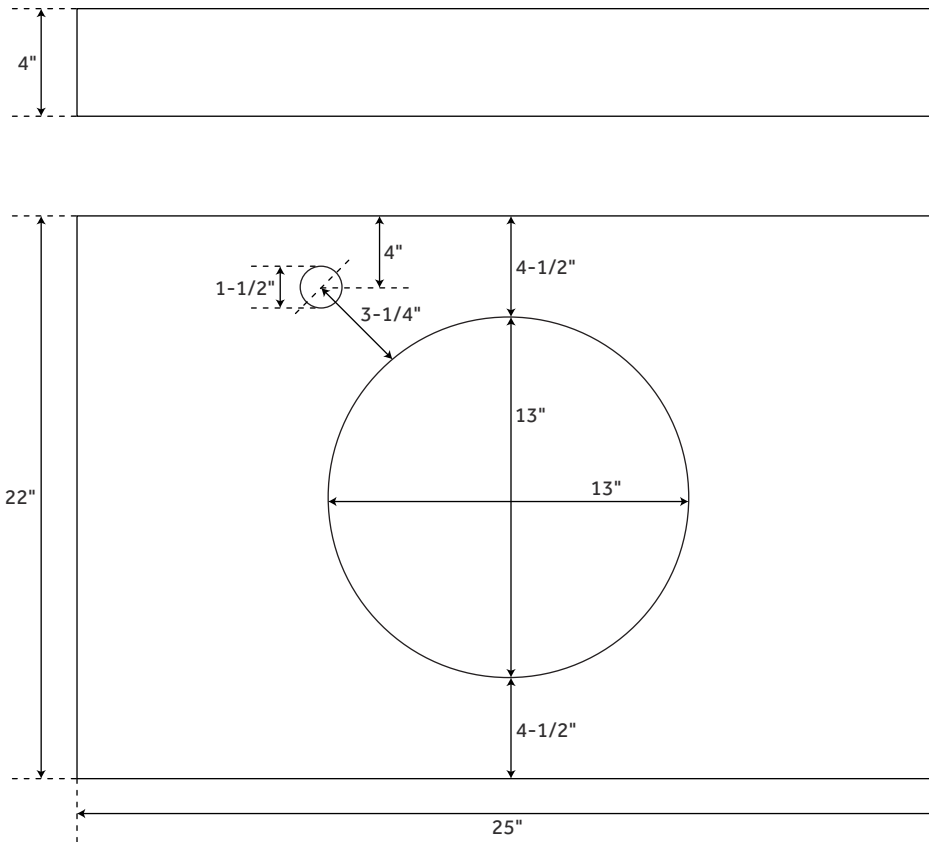

25" X 22"

3CM VANITY TOP FOR SEMI-RECESSED SINK

SKU: 940107, 940109, 940126, 940128, 940130, 940144, 940148

VANITY TOP FEATURES

- Number of Basins: 1
- Sink Installation: Semi-Recessed
- Assembly Required: Yes
- Faucet Centers: Offset
- Faucet Included: No
- Sink Included: Optional
- Backsplash: Yes

FEATURES

- Basin Length: 17-1/8"
- Basin Width: 17-1/8"
- Drain Size: 1-1/2"
- Vanity Top Depth: 22"
- Vanity Top Width: 25"
- Vanity Top Thickness: 3cm

APPROXIMATE WEIGHTS

- Granite: 60 – 65 lbs.
- Marble: 60 – 65 lbs.
- Quartz: 55 – 60 lbs.

PAGE 2

OPTIONAL PORCELAIN

SEMI-RECESSED SINK

FEATURES

Diameter: 17-1/8"
Height: 6"
Basin Diameter: 14-1/2"
Water Depth to Overflow: 2-3/8"
Drain Hole: 1-1/2"

SIGNATURE HARDWARE

LIFETIME WARRANTY

See website for warranty information

OPTIONAL COPPER

SEMI-RECESSED SINK

FEATURES

Diameter: 17"
Height: 6-5/8"
Basin Diameter: 14-3/4"
Water Depth to Rim: 6-1/4"
Drain Hole: 1-1/2"

SIGNATURE HARDWARE

LIFETIME WARRANTY

See website for warranty information