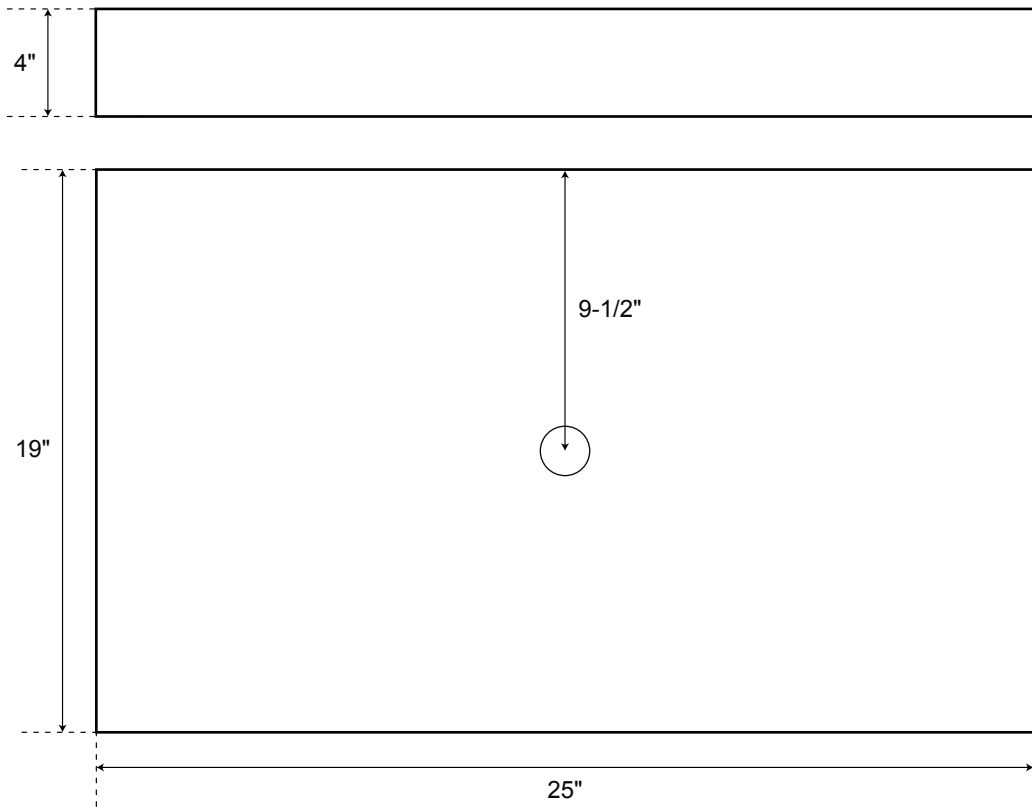

25" Stone

Narrow Vanity Top for Vessel Sink

25" Wood

Narrow Vanity Top for Vessel Sink